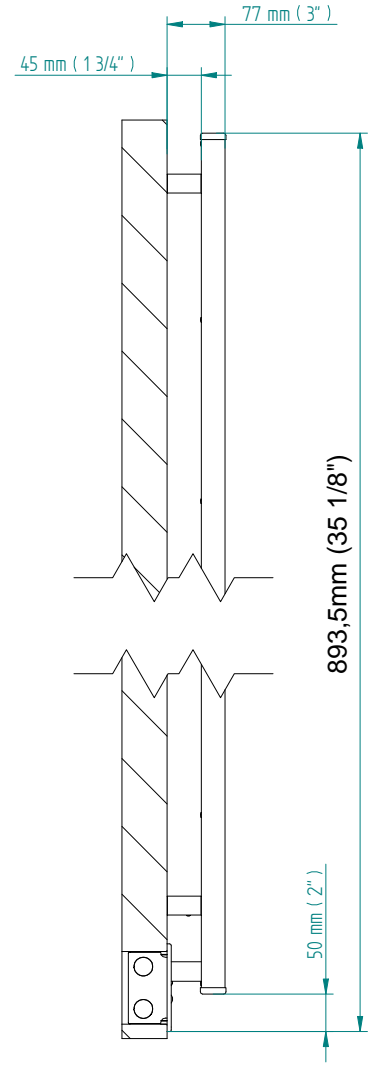

NETTUNO 844 x 540
mm mm

32 1/4 x 21 1/4
inches inches

Elettrico / electric / électrique

CODICE / CODE

RS535012SN	RS545012SN
RL535012SN	RL545012SN
RV535012SN	RV545012SN

H	L
844 mm	532 mm
32 1/4 inches	21 inches

REGOLATORE DI POTENZA
DIGITAL HEAT CONTROLLER
REGULATEUR DE PUISSANCE

INGOMBRO CON ATTACCO LUNGO
MEASUREMENTS WITH LONG BRACKETS
MEASURATIONS AVEC ATTACHE LONG

INGOMBRO CON ATTACCO STANDARD
MEASUREMENTS WITH STANDARD BRACKETS
MEASURATIONS AVEC ATTACHE STANDARD

DETAIL A

DETAIL B

FORO PER INSERIMENTO TASSELLO A MURO 6X30
POSITIONING OF FASTENERS FOR FIXING TO WALL
FASTENERS SHOULD BE SECURED IN DTUDS OR HEADERS PLACES BEHIND THE UNIT
TROU POUR LA CHEVILLE A MUR