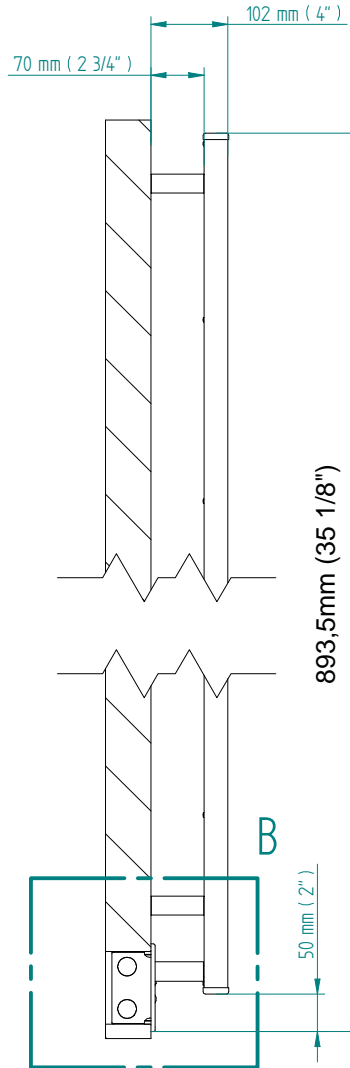

NETTUNO 844 x 540
mm mm

32 1/4 x 21 1/4
inches inches

Elettrico / electric / électrique

CODICE / CODE

RS535012SN	RS545012SN
RL535012SN	RL545012SN
RV535012SN	RV545012SN

H	L
844 mm	532 mm
32 1/4 inches	21 inches

REGOLATORE DI POTENZA
DIGITAL HEAT CONTROLLER
REGULATEUR DE PUISSANCE

INGOMBRO CON ATTACCO LUNGO
MEASUREMENTS WITH LONG BRACKETS
MEASURATIONS AVEC ATTACHE LONG

INGOMBRO CON ATTACCO STANDARD
MEASUREMENTS WITH STANDARD BRACKETS
MEASURATIONS AVEC ATTACHE STANDARD

DETAIL A

DETAIL B

FORO PER INSERIMENTO TASSELLO A MURO 6X30
POSITIONING OF FASTENERS FOR FIXING TO WALL
FASTENERS SHOULD BE SECURED IN DTUDS OR HEADERS PLACES BEHIND THE UNIT
TROU POUR LA CHEVILLE A MUR