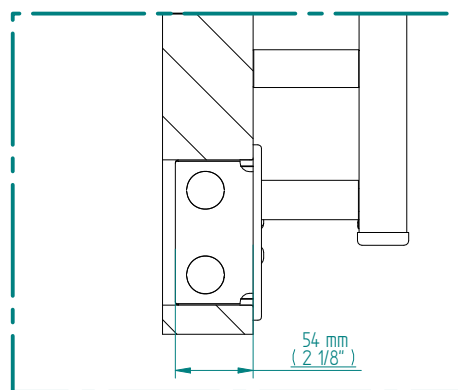

NETTUNO 844 x 540
mm mm

32 1/4 x 21 1/4
inches inches

Elettrico / electric / électrique

CODICE / CODE

RS535012SN	RS545012SN
RL535012SN	RL545012SN
RV535012SN	RV545012SN

H	L
844 mm	532 mm
32 1/4 inches	21 inches

REGOLATORE DI POTENZA
DIGITAL HEAT CONTROLLER
REGULATEUR DE PUISSANCE

INGOMBRO CON ATTACCO LUNGO
MEASUREMENTS WITH LONG BRACKETS
MEASURATIONS AVEC ATTACHE LONG

INGOMBRO CON ATTACCO STANDARD
MEASUREMENTS WITH STANDARD BRACKETS
MEASURATIONS AVEC ATTACHE STANDARD

DETAIL A

DETAIL B

FORO PER INSERIMENTO TASSELLO A MURO 6X30
POSITIONING OF FASTENERS FOR FIXING TO WALL
FASTENERS SHOULD BE SECURED IN DTUDS OR HEADERS PLACES BEHIND THE UNIT
TROU POUR LA CHEVILLE A MUR