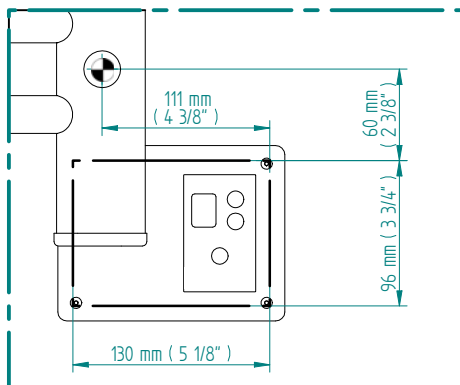

NETTUNO 844 x 540
mm mm

32 1/4 x 21 1/4
inches inches

Elettrico / electric / électrique

CODICE / CODE

RS535012SN	RS545012SN
RL535012SN	RL545012SN
RV535012SN	RV545012SN

H	L
844 mm	532 mm
32 1/4 inches	21 inches

REGOLATORE DI POTENZA
DIGITAL HEAT CONTROLLER
REGULATEUR DE PUISSANCE

INGOMBRO CON ATTACCO LUNGO
MEASUREMENTS WITH LONG BRACKETS
MEASURATIONS AVEC ATTACHE LONG

INGOMBRO CON ATTACCO STANDARD
MEASUREMENTS WITH STANDARD BRACKETS
MEASURATIONS AVEC ATTACHE STANDARD

DETAIL A

DETAIL B

FORO PER INSERIMENTO TASSELLO A MURO 6X30
POSITIONING OF FASTENERS FOR FIXING TO WALL
FASTENERS SHOULD BE SECURED IN DTUDS OR HEADERS PLACES BEHIND THE UNIT
TROU POUR LA CHEVILLE A MUR