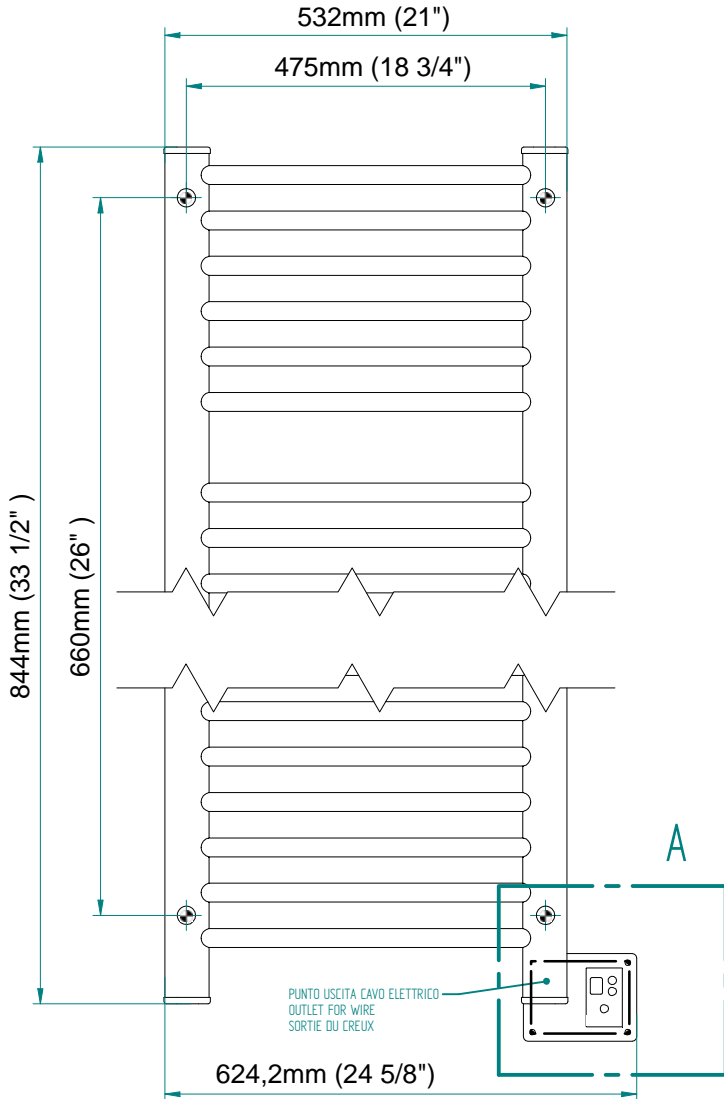

NETTUNO 844 x 540
mm mm

32 1/4 x 21 1/4
inches inches

Elettrico / electric / électrique

CODICE / CODE

RS535012SN	RS545012SN
RL535012SN	RL545012SN
RV535012SN	RV545012SN

H	L
844 mm	532 mm
32 1/4 inches	21 inches

REGOLATORE DI POTENZA
DIGITAL HEAT CONTROLLER
REGULATEUR DE PUISSANCE

INGOMBRO CON ATTACCO LUNGO
MEASUREMENTS WITH LONG BRACKETS
MEASURATIONS AVEC ATTACHE LONG

INGOMBRO CON ATTACCO STANDARD
MEASUREMENTS WITH STANDARD BRACKETS
MEASURATIONS AVEC ATTACHE STANDARD

DETAIL A

DETAIL B

FORO PER INSERIMENTO TASSELLO A MURO 6X30
POSITIONING OF FASTENERS FOR FIXING TO WALL
FASTENERS SHOULD BE SECURED IN DTUDS OR HEADERS PLACES BEHIND THE UNIT
TROU POUR LA CHEVILLE A MUR