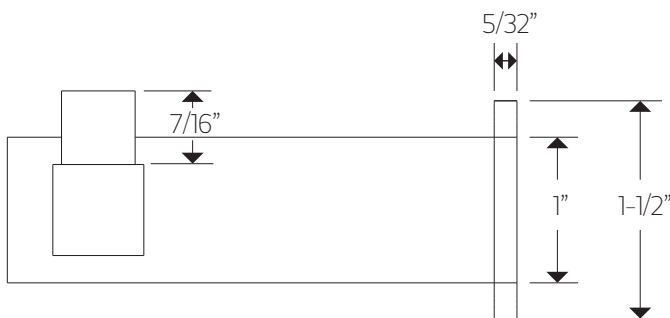

## TECHNICAL DATA SHEET

toilet paper holder squ+safire

# artos

LT71

**OPERATING SPECIFICATIONS**

toilet paper holder squ+safire

BRUSHED NICKEL(BN)

CHROME(CH)