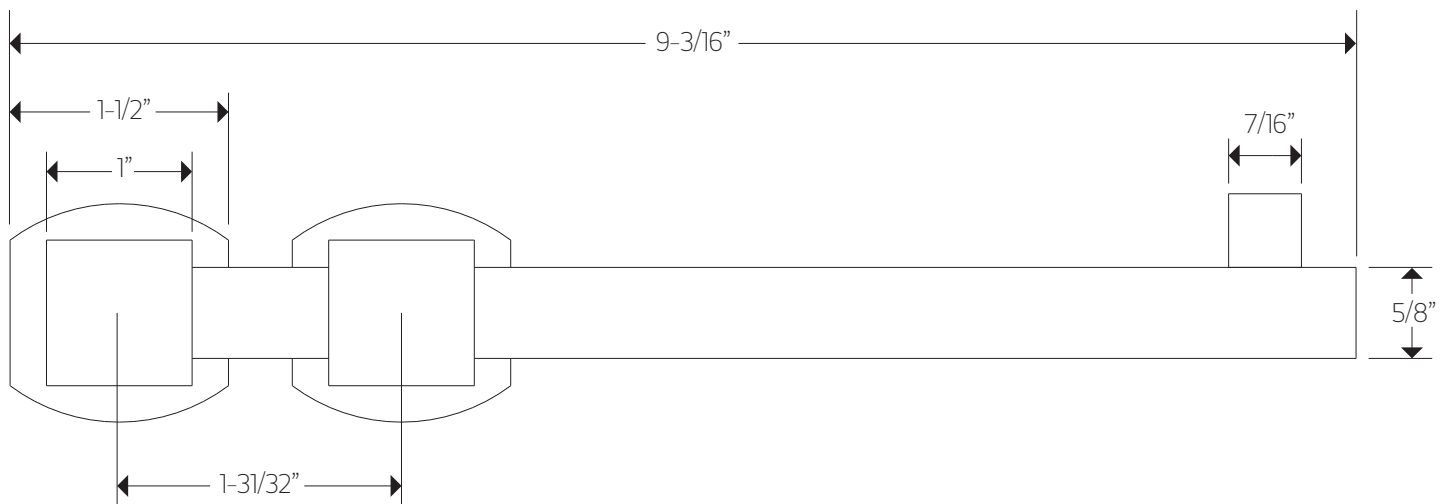

## TECHNICAL DATA SHEET

toilet paper holder squ+safire