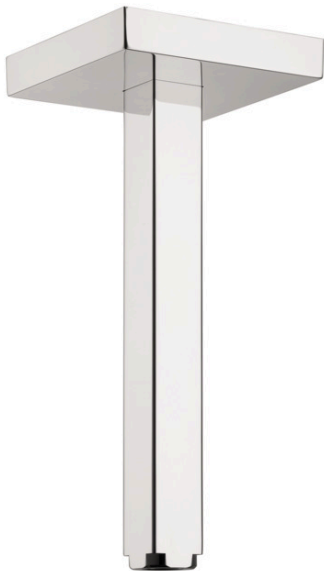

AXOR ShowerSolutions
Extension Pipe for Ceiling Mount
Finishes : **chrome** Part no. : **26414001**

Description

Features

- Brass

Product image

Scale drawing