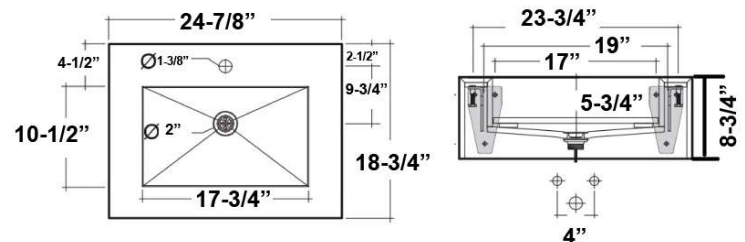

PRECIOUS 24-7/8" WALL HUNG

Cat.No.

5-611

Faucet not included

W: 24-7/8"
D: 18-3/4"
H: 8-3/4"

PR-BRACKET

Drain included

Interior Dimensions:

Basin Interior: 17-3/4" X 10-1/2"
Basin Depth: 5-3/4"
Back of basin to center of faucet: 2-1/2"
Back of basin to center of drain: 9-3/4"
Mount holes cc: 22-1/4"
Faucet hole diameter: 1-3/8"

Features:

- ▶ Porcelain construction
- ▶ Available for 1 hole (5-611)
- ▶ No overflow
- ▶ Porcelain insert completely conceals drain
- ▶ Drain provided
- ▶ PR-Bracket for precious wall hung sinks included (set of 2)

Dimensions of fixture are nominal and may vary within the range of tolerances established by ASME Standard A112.19.2.2018. Dimensions and specifications subject to change without notice.