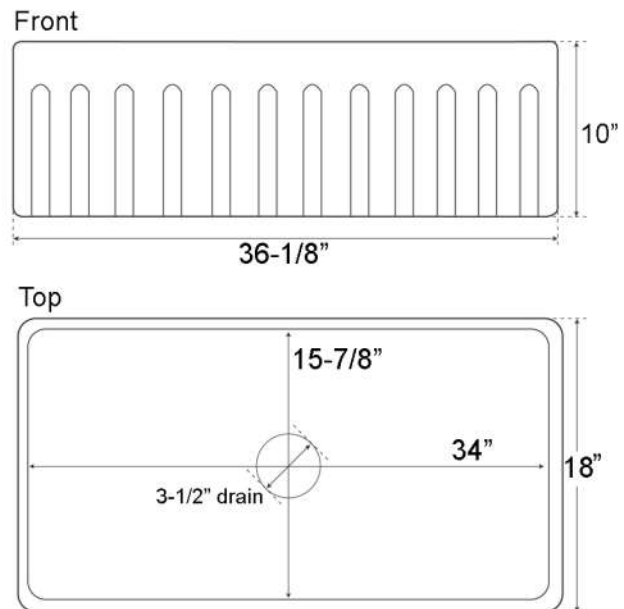

**36" HILLARY SINGLE
BOWL FARMER SINK**

Cat. No
FS36FL

Features:

- ▶ Constructed of Fireclay
- ▶ Made in Italy
- ▶ Hollow walls reduce weight
- ▶ Fluted apron front design
- ▶ Finished on all 4 sides
- ▶ Single Bowl
- ▶ 1-1/8" Rim
- ▶ Rounded interior corners easy for cleaning
- ▶ Flange extension needed for disposal
- ▶ Accommodates 3-1/2" drain
- ▶ cUPC Approved

W: 36-1/8"
D: 18
H: 10"

Finish:
WH White

Compliance Certification
Meets or exceeds the following specifications: ASME 112.19.2.2013 for fine fire clay for durability.

Interior Bowl Dimensions:

Basin Interior: 34" X 15-7/8"
Basin Depth: 8-1/2"

Dimensions of fixture are nominal and may vary within the range of tolerances established by ANSI Standard A112.19.22.2013 Dimensions and specifications subject to change without notice.