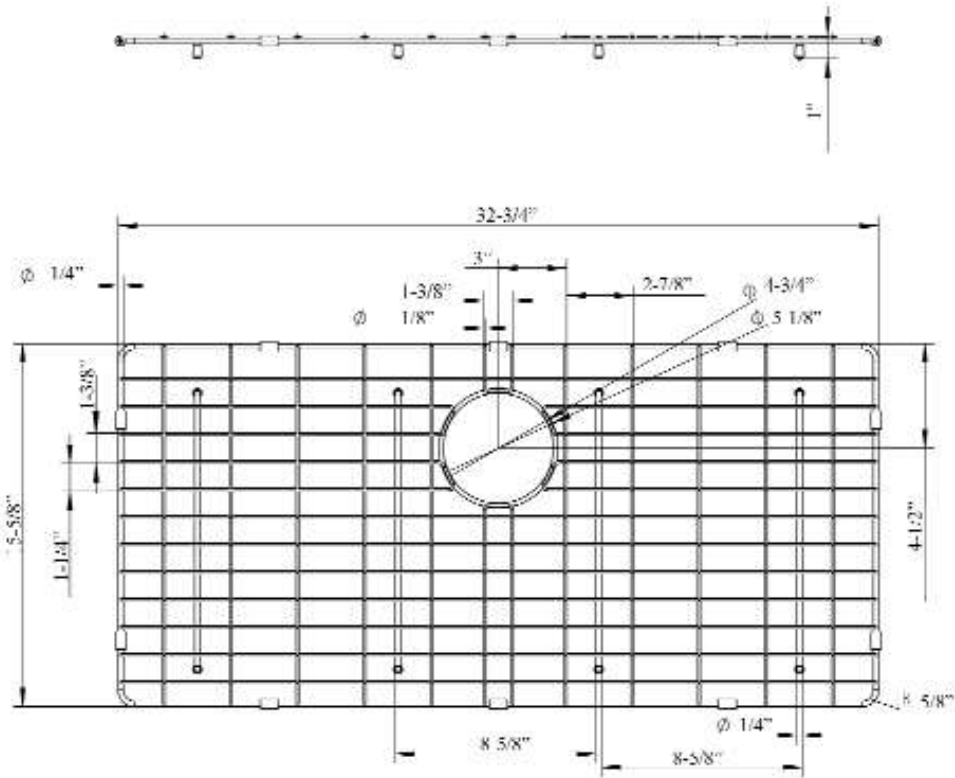

FSSSB2039 WIRE GRID

Cat. No.
FSSSB2039-WIRE

Features:

- ▶ Fits bottom of FSSSB2039 farmer sink
- ▶ Rubber Feet Covers Included

Finishes:

SS Stainless Steel

W: 32-3/4"
D: 15-5/8"
H: 1"

Drain Hole : 4-3/4"

Dimensions and specifications subject to change without notice.