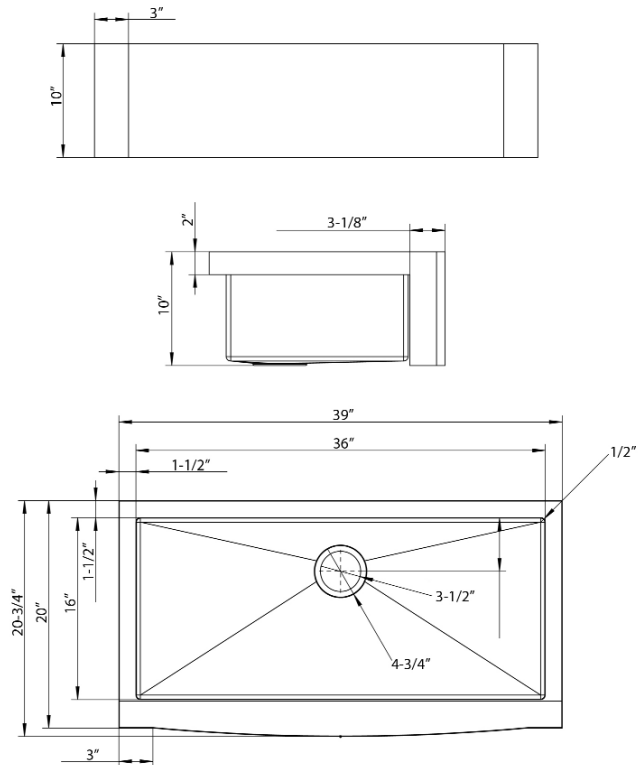

Dimensions of fixture are nominal and may vary within the range of tolerances established by ANSI Standard A112.19.2. Dimensions and specifications subject to change without notice.