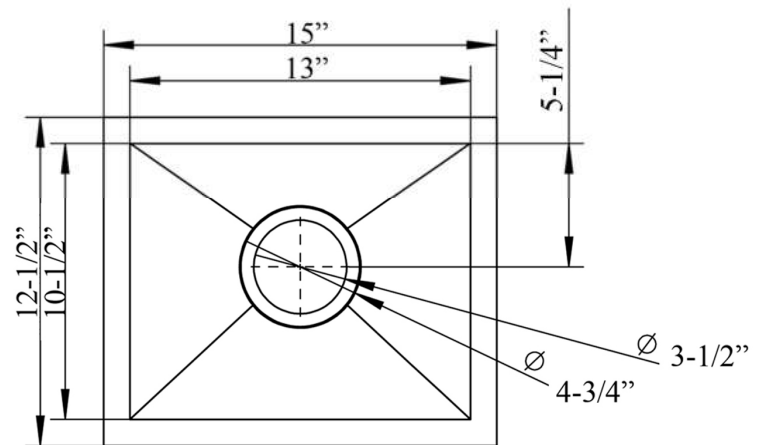

**15" SABRINA RECTANGULAR
STAINLESS STEEL PREP SINK**

Cat. No
PSSSB2062-SS

W: 15"

D: 12-1/2"

H: 8-3/8"

***Please do NOT cut hole without
template or actual product.**

Interior Dimensions:

Basin Interior: 13" W x 10-1/2" D

Basin Depth: 7-1/2"

Features:

- ▶ Solid 16 gauge, 304 grade metal construction
- ▶ Single square bowl
- ▶ Matte finish
- ▶ Zero radius corners for easy cleaning
- ▶ Coated for sound insulation
- ▶ Mounting clips and template included
- ▶ Lip is 1" wide
- ▶ Drain is 3-1/2"
- ▶ Drain sold separately
- ▶ Wire grid available to purchase separately,
PSSSB2062-Wire

Dimensions of fixture are nominal and may vary within the range of tolerances established by ANSI Standard A112.19.2. Dimensions and specifications subject to change without notice.