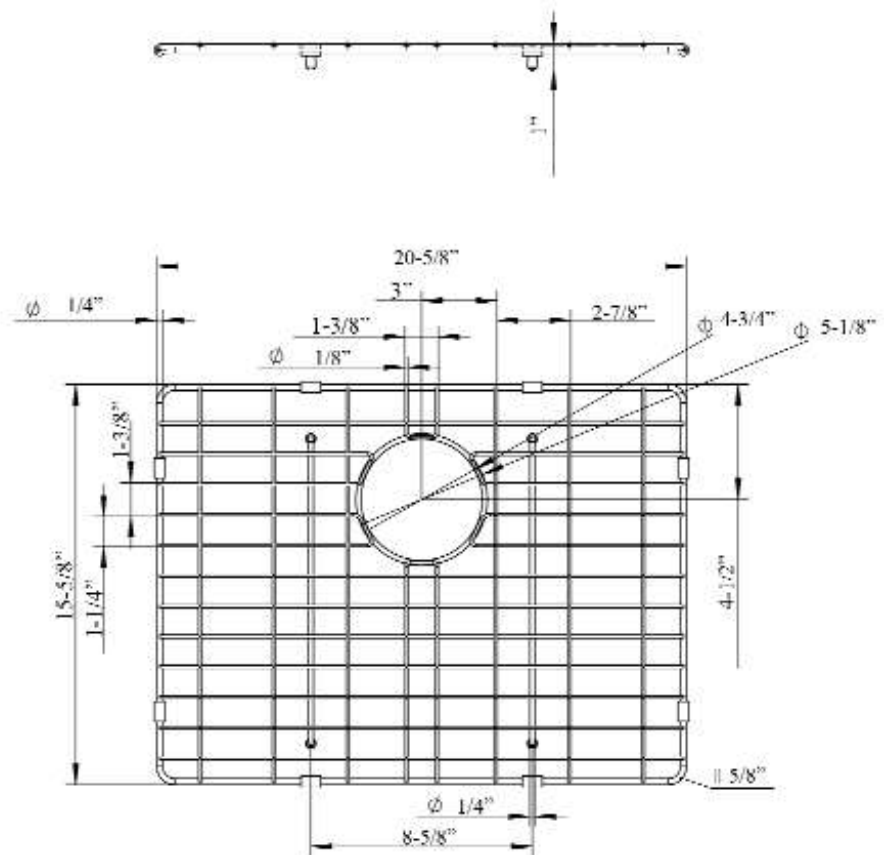

PSSSB2066 WIRE GRID

Cat. No.
PSSSB2066-WIRE

W: 20-⁵/₈"
D: 15-⁵/₈"
H: 1"

Drain Hole : 4-³/₄"

Features:

- ▶ Fits bottom of PSSSB2066 prep sink
- ▶ Rubber Feet Covers Included

Finishes:

SS Stainless Steel

Dimensions and specifications subject to change without notice.