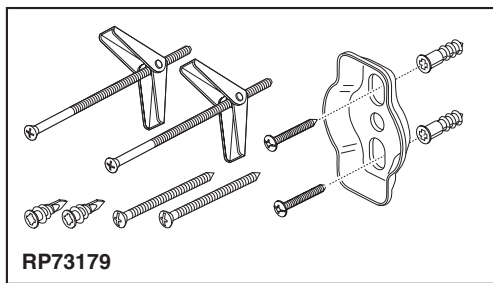

## ACCESSORIES

- Rook™ Collection
- Double Robe Hook

Submitted Model No.: \_\_\_\_\_

Specific Features: \_\_\_\_\_

▲ Designate proper finish suffix

### STANDARD SPECIFICATIONS:

- Wood blocking is preferable behind all wall surfaces. If wood blocking is not available, try finding a wood stud to anchor this accessory.
- Mounting hardware and mounting instructions included with product.
- Note: Plastic anchors, screws, toggle bolts, and mounting brackets are included with the mounting hardware.