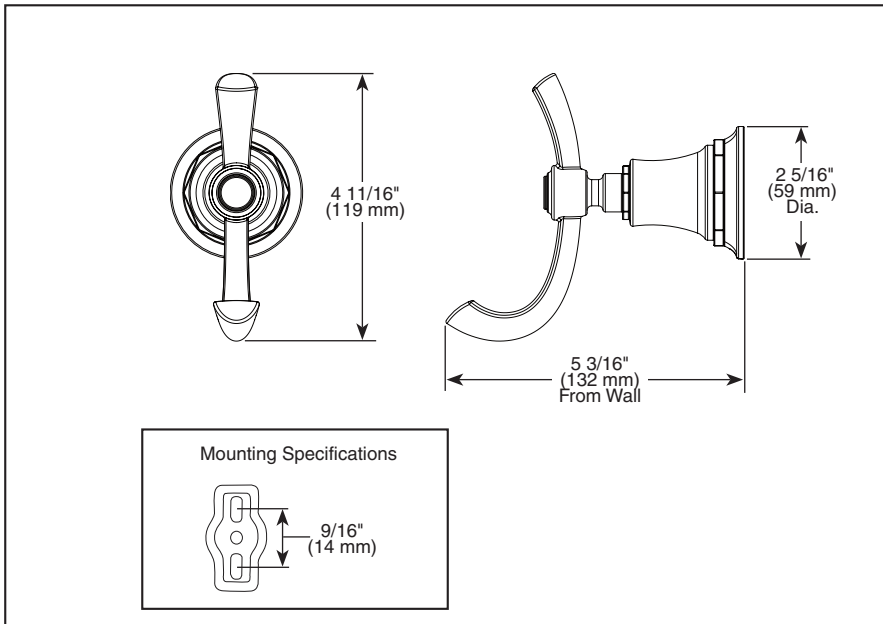

## ACCESSORIES

- Rook™ Collection
- Double Robe Hook

Submitted Model No.: \_\_\_\_\_

Specific Features: \_\_\_\_\_

▲ Designate proper finish suffix

### STANDARD SPECIFICATIONS:

- Wood blocking is preferable behind all wall surfaces. If wood blocking is not available, try finding a wood stud to anchor this accessory.
- Mounting hardware and mounting instructions included with product.
- Note: Plastic anchors, screws, toggle bolts, and mounting brackets are included with the mounting hardware.