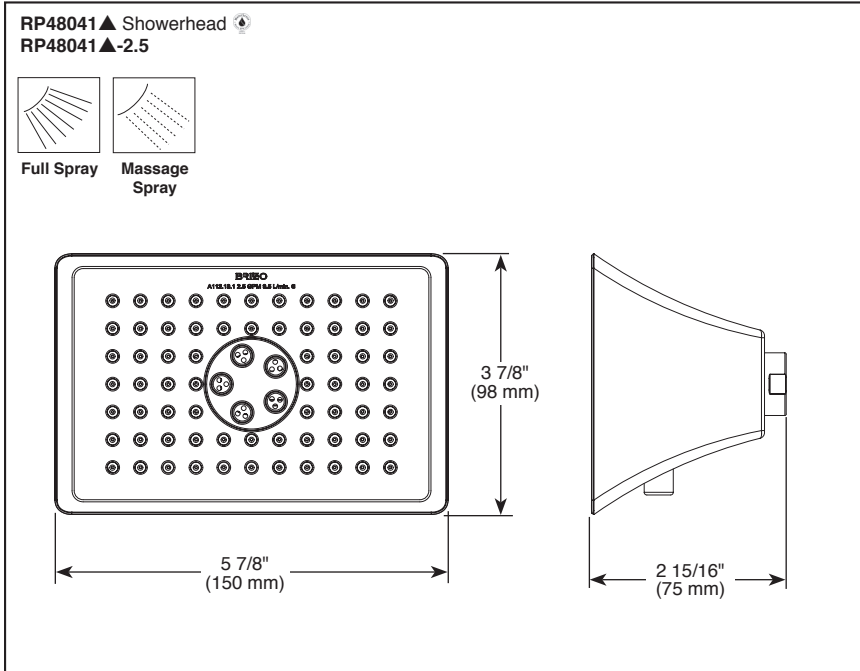

Submitted Model No.: _____

Specific Features: _____

▲ Designate proper finish suffix

BRIZO®

MULTI-FUNCTION SHOWERHEAD

■ RSVP® Bath Collection

FEATURES:

- Touch-Clean® nozzles

STANDARD SPECIFICATIONS:

- Maximum 1.75 gpm @ 80 psi, 6.6 L/min @ 550 kPa
- Maximum 2.5 gpm @ 80 psi, 9.5 L/min @ 550 kPa
- Showerhead has 1/2"-14 NPSM female connection
- Wrench flats for tightening
- Showerhead ball nut pivots and rotates
- Finished sprayface matches shell finish