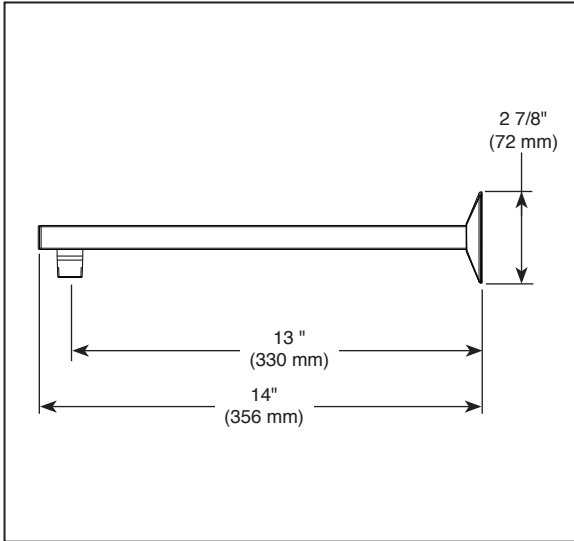

▲ Designate proper finish suffix

BRIZO®

SHOWER ARM AND FLANGE

■ Vettis™ Collection

STANDARD SPECIFICATIONS:

- Solid brass construction
- 1/2" NPT threads
- Intended for use with 87488 shower head

WARRANTY

- Lifetime limited warranty on parts (other than electronic parts and batteries) and finishes: or, for commercial users, for 5 years from date of purchase.
- 5 year limited warranty on electronic parts (other than batteries); or, for commercial users, for 1 year from the date of purchase. No warranty is provided on batteries.