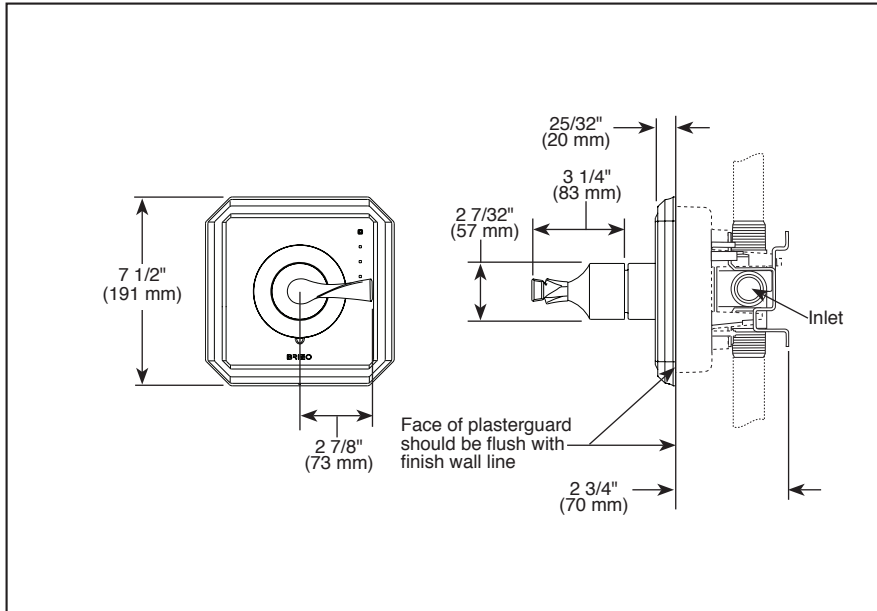

BRIZO®

PRESSURE BALANCE SHOWER TRIM

- Virage® Bath Collection
- Valve Only (T60P030)

STANDARD SPECIFICATIONS:

- Maintains a balanced pressure of hot and cold water even when a valve is turned on or off elsewhere in the system
- For use with MultiChoice® Universal rough valve body (R60000 Series)
- Back-to-back installation capability
- Solid brass fabricated body
- Temperature only controlled with handle
- Red/blue indicator markings
- Field adjustable to limit handle rotation into hot water zone
- 120° maximum handle rotation
- All parts replaceable from the front of the valve
- Extension kit (RP81665) extends rough installation for up to 1 3/4" (optional, not included)

Submitted Model No.: _____

Specific Features: _____

WARRANTY

- Lifetime limited warranty on parts (other than electronic parts and batteries) and finishes; or, for commercial users, for 5 years from date of purchase.
- 5 year limited warranty on electronic parts (other than batteries); or, for commercial users, for 1 year from the date of purchase. No warranty is provided on batteries.

COMPLIES WITH:

- ASME A112.18.1 / CSA B125.1
- ASSE 1016
- ☑ Indicates compliance to ICC/ANSI A117.1 - Valve control only

RP81665 Available Extension Kit

▲ Designate proper finish suffix