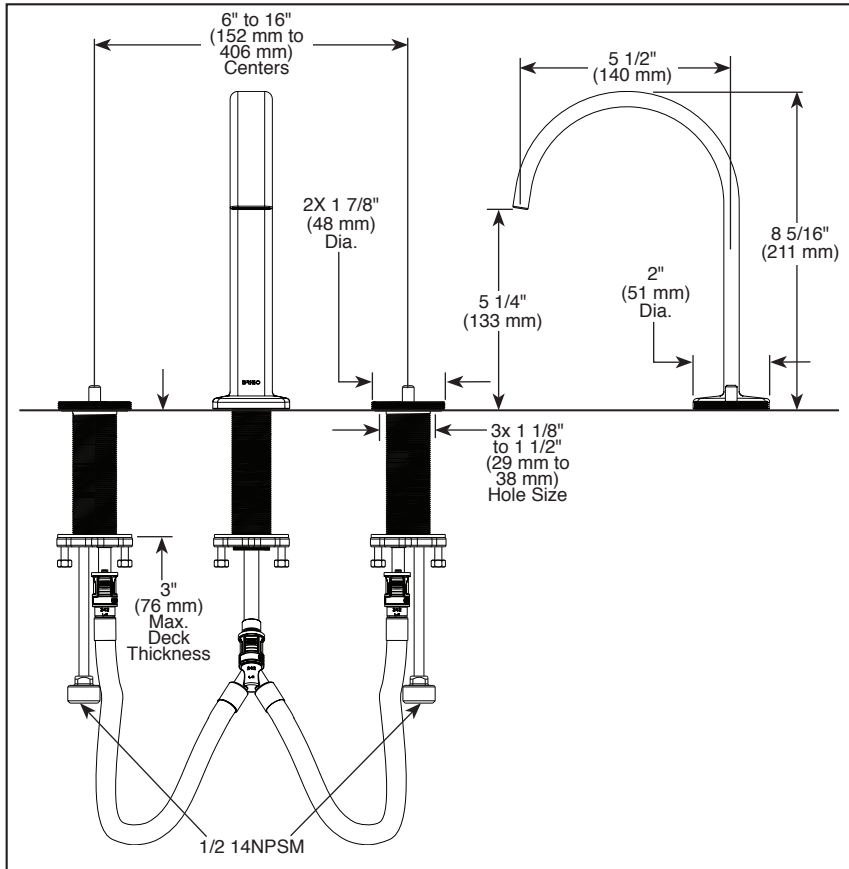

65367LF-▲LHP-ECO

Submitted Model No.: _____

Specific Features: _____

▲ Designate Proper Finish Suffix

BRIZO®

BATHROOM FAUCET

- Allaria™ Collection
- Two Handle Widespread Deck Mount

STANDARD SPECIFICATIONS:

- Max flow rate 1.2 gpm @ 60 psi, 4.5 L/min @ 414 kPa
- Three hole mount
- Control mechanism is a rotating cylinder ceramic cartridge with 90° rotation
- 1/2-14 NPSM threaded inlets
- Solid brass fabricated end valve and spout bodies
- Spout features laminar water flow
- Handles sold separately
- Drain sold separately