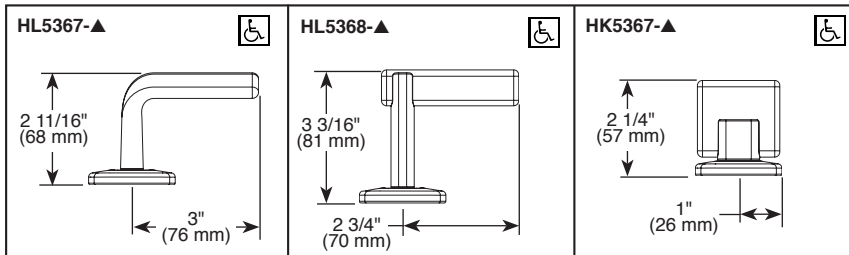

65367LF-▲LHP-ECO

Submitted Model No.: _____

Specific Features: _____

▲ Designate Proper Finish Suffix

BRIZO®

BATHROOM FAUCET

- Allaria™ Collection
- Two Handle Widespread Deck Mount

STANDARD SPECIFICATIONS:

- Max flow rate 1.2 gpm @ 60 psi, 4.5 L/min @ 414 kPa
- Three hole mount
- Control mechanism is a rotating cylinder ceramic cartridge with 90° rotation
- 1/2-14 NPSM threaded inlets
- Solid brass fabricated end valve and spout bodies
- Spout features laminar water flow
- Handles sold separately
- Drain sold separately