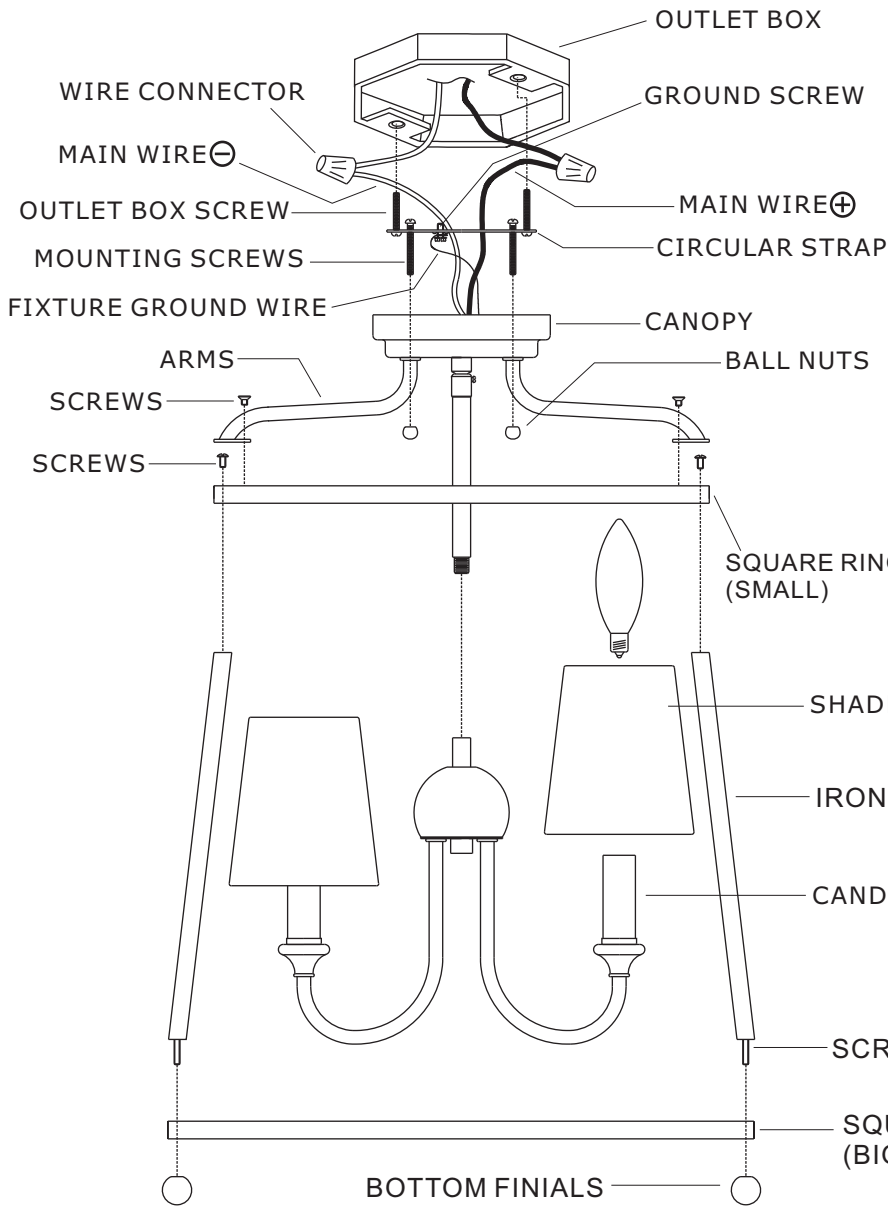

CRYSTORAMA

95 Cantiague Rock Road, Westbury NY 11590
ph: 516.931.9090 fax: 516.931.1254
info@crystorama.com www.crystorama.com

MODEL #: 2243-PN
ASSEMBLY AND DRESSING INSTRUCTIONS

WARNING:

Electrical Danger Turn Power off

All electrical components must be installed by a licensed electrician in accordance with the National Electric Code and the appropriate local electrical codes.

You will need 4 Candelabra B10 bulbs. 40 Watts recommended 60 Watts max. Bulb not included. USE LED BULBS FOR EXTENDED USE