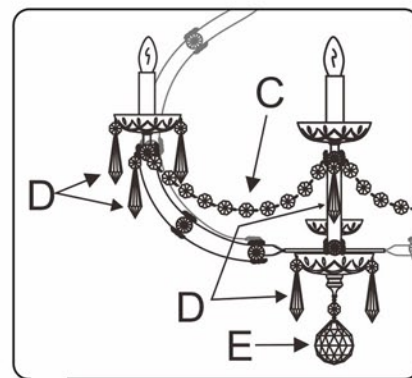

CRYST RAMA

1958

95 Cantiague Rock Road, Westbury NY 11590

ph: 516.931.9090 fax: 516.931.1254

info@crystorama.com www.crystorama.com

MODEL#: 4473 (CONVERTIBLE) ASSEMBLY AND DRESSING INSTRUCTIONS

WARNING:

Electrical Danger

Turn Power Off

All electrical components must be installed by a licensed electrician in accordance with the National Electric Code and the appropriate local electrical codes.

1 Bobeche
with 4 **D** Trim.

For Ceiling.