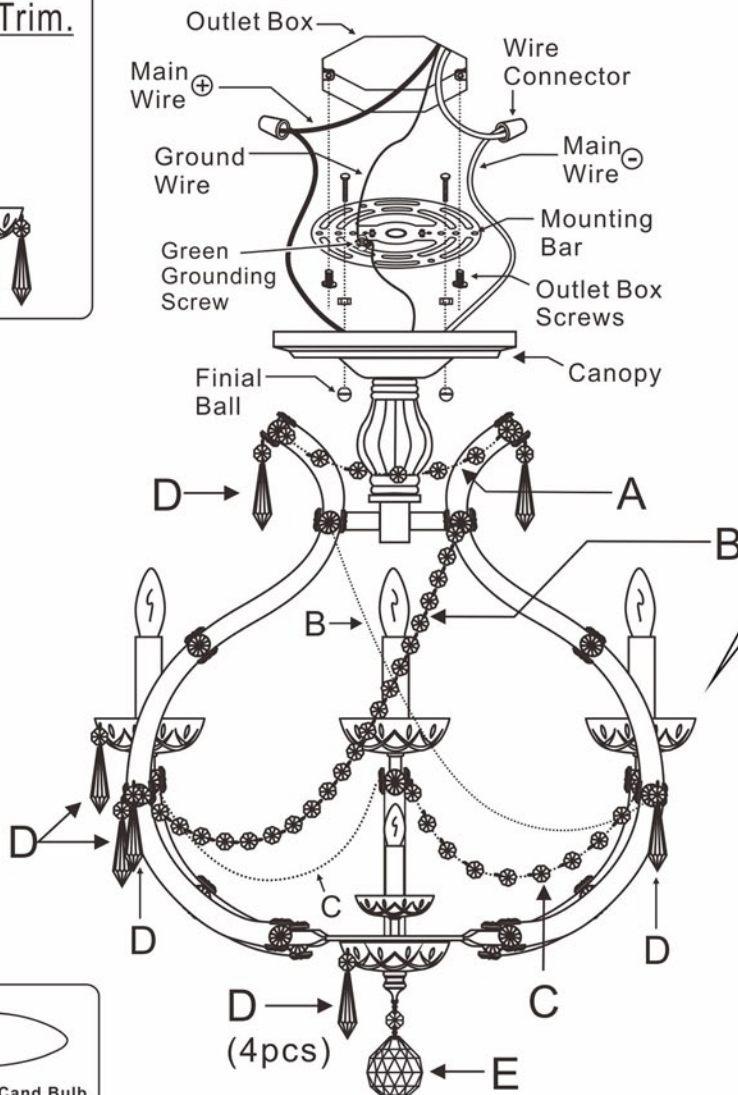

## MODEL#: 4473 (CONVERTIBLE) ASSEMBLY AND DRESSING INSTRUCTIONS

WARNING:

Electrical Danger

Turn Power Off

All electrical components must be installed by a licensed electrician in accordance with the National Electric Code and the appropriate local electrical codes.

1 Bobeche  
with 4 **D** Trim.

### For Ceiling.

### For Hanging

You will need 4 - Cand. Bulb  
40 Watts Recommended  
60 Watts Max  
Bulb not included.

- A= (14mmx7pcs)x3sets
- B= (14mmx12pcs)x6sets
- C= (14mmx8pcs)x6sets
- D= (14mm+38mm)x29sets  
(Included Hanging.)
- E= (14mm+40mm)x1set