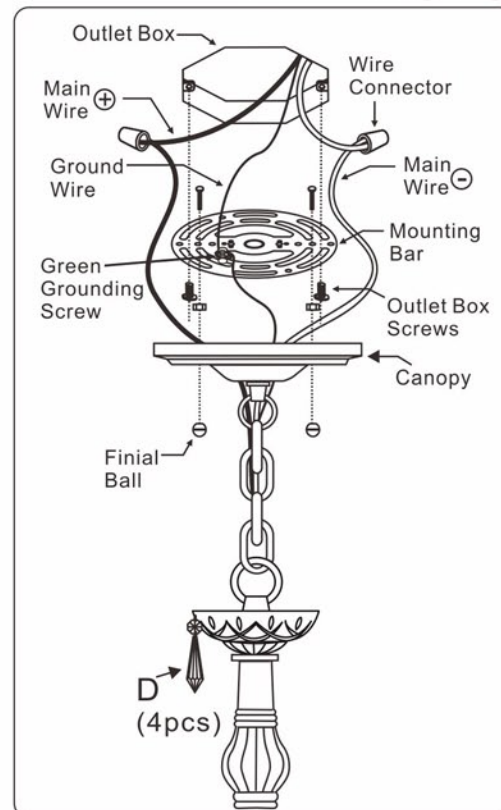

## MODEL#: 4473 (CONVERTIBLE) ASSEMBLY AND DRESSING INSTRUCTIONS

WARNING:

Electrical Danger

Turn Power Off

All electrical components must be installed by a licensed electrician in accordance with the National Electric Code and the appropriate local electrical codes.

1 Bobeche  
with 4 **D** Trim.

### For Hanging

You will need 4 - Cand. Bulb  
40 Watts Recommended  
60 Watts Max  
Bulb not included.

- A= (14mmx7pcs)x3sets
- B= (14mmx12pcs)x6sets
- C= (14mmx8pcs)x6sets
- D= (14mm+38mm)x29sets  
(Included Hanging.)
- E= (14mm+40mm)x1set