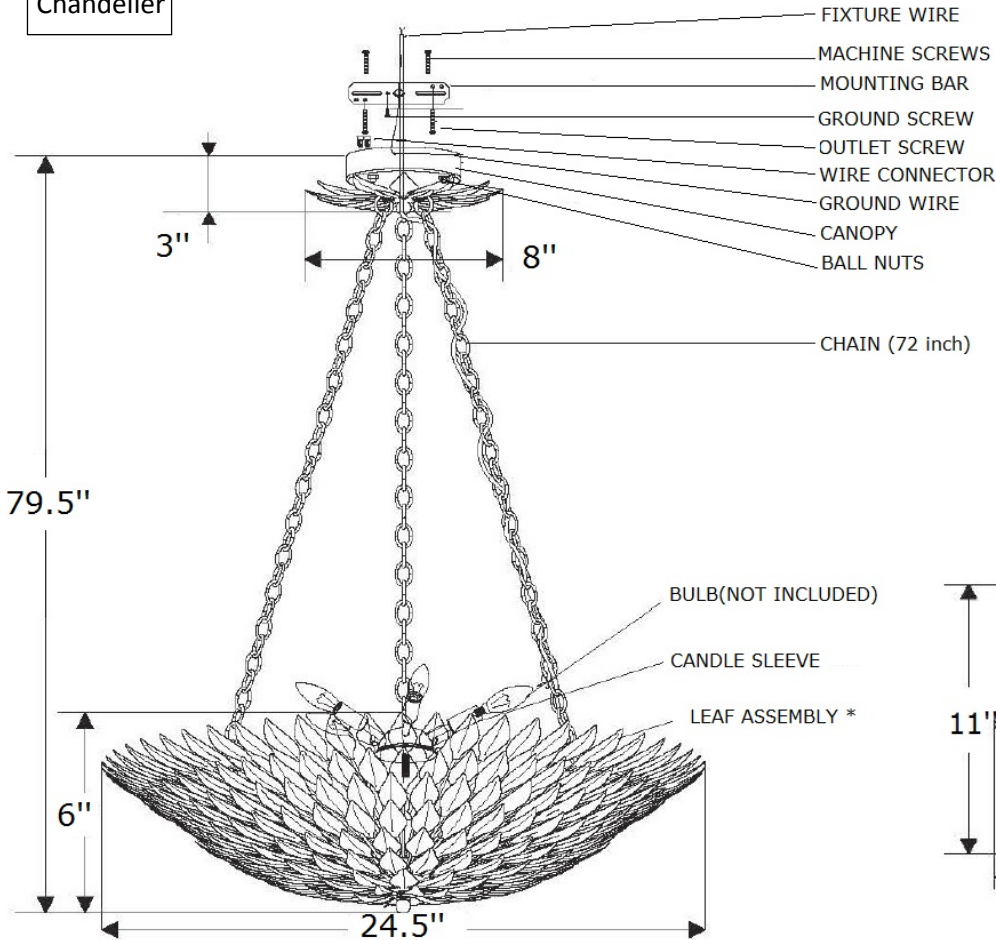

CRYSTORAMA

1958

95 Cantiague Rock Road, Westbury NY 11590

Ph: 516.931.9090 Fax: 516.931.1254

info@crystorama.com www.crystorama.com

MODEL #: 517-MT ASSEMBLY AND DRESSING INSTRUCTIONS

Chandelier