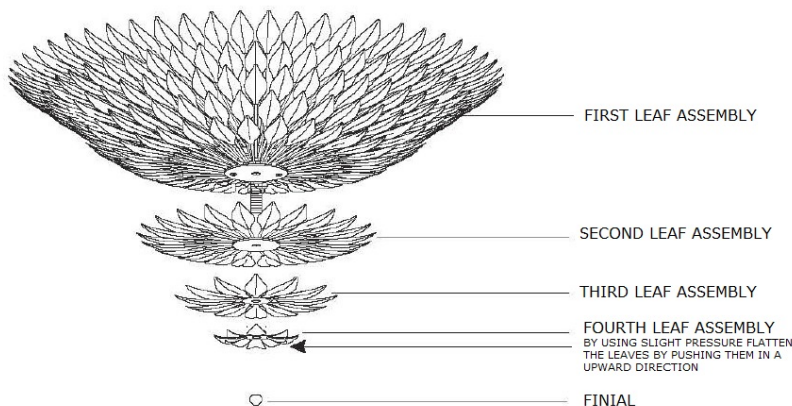

Electrical Danger Turn Power Off

All electrical components must be installed by a licensed electrician in accordance with the National Electric Code and the appropriate local electrical codes.

You will need 6 Candelabra bulb. 40 Watts recommended 60 Watts max. Bulb not included.

Semi Flush

*Due to the delicate nature of this design, you may need to manually bend the leaves as the intended design is to have a smooth pattern of leaves.

NOTICE: FOR REPLACING THE BULB, PLEASE UNSCREW THE LEAF ASSEMBLY AS SHOWN ABOVE.