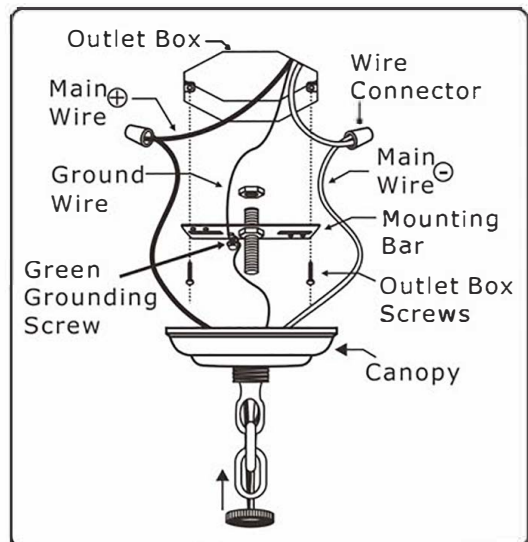

All electrical components must be installed by a licensed electrician in accordance with the National Electric Code and the appropriate local electrical codes.

You will need
 5 Candelabra bulb.
 40 Watts Recommended.
 60 Watts Max.
 Bulb not included.

- A = (14mm+AS9-2")x10sets
- B = (14mm+AS9-2.5")x5sets
- C = (18mm Square+14mm+AS9-2")x5sets
- D = (14mm+18mm Square +14mm+AS9-2.5")x5sets
- E = (14mm*3+AS9-2")x5sets
- F = (14mm*9)x10sets
- G = (14mm*16)x5sets
- H = (14mm*16+40mm Ball)x1pc