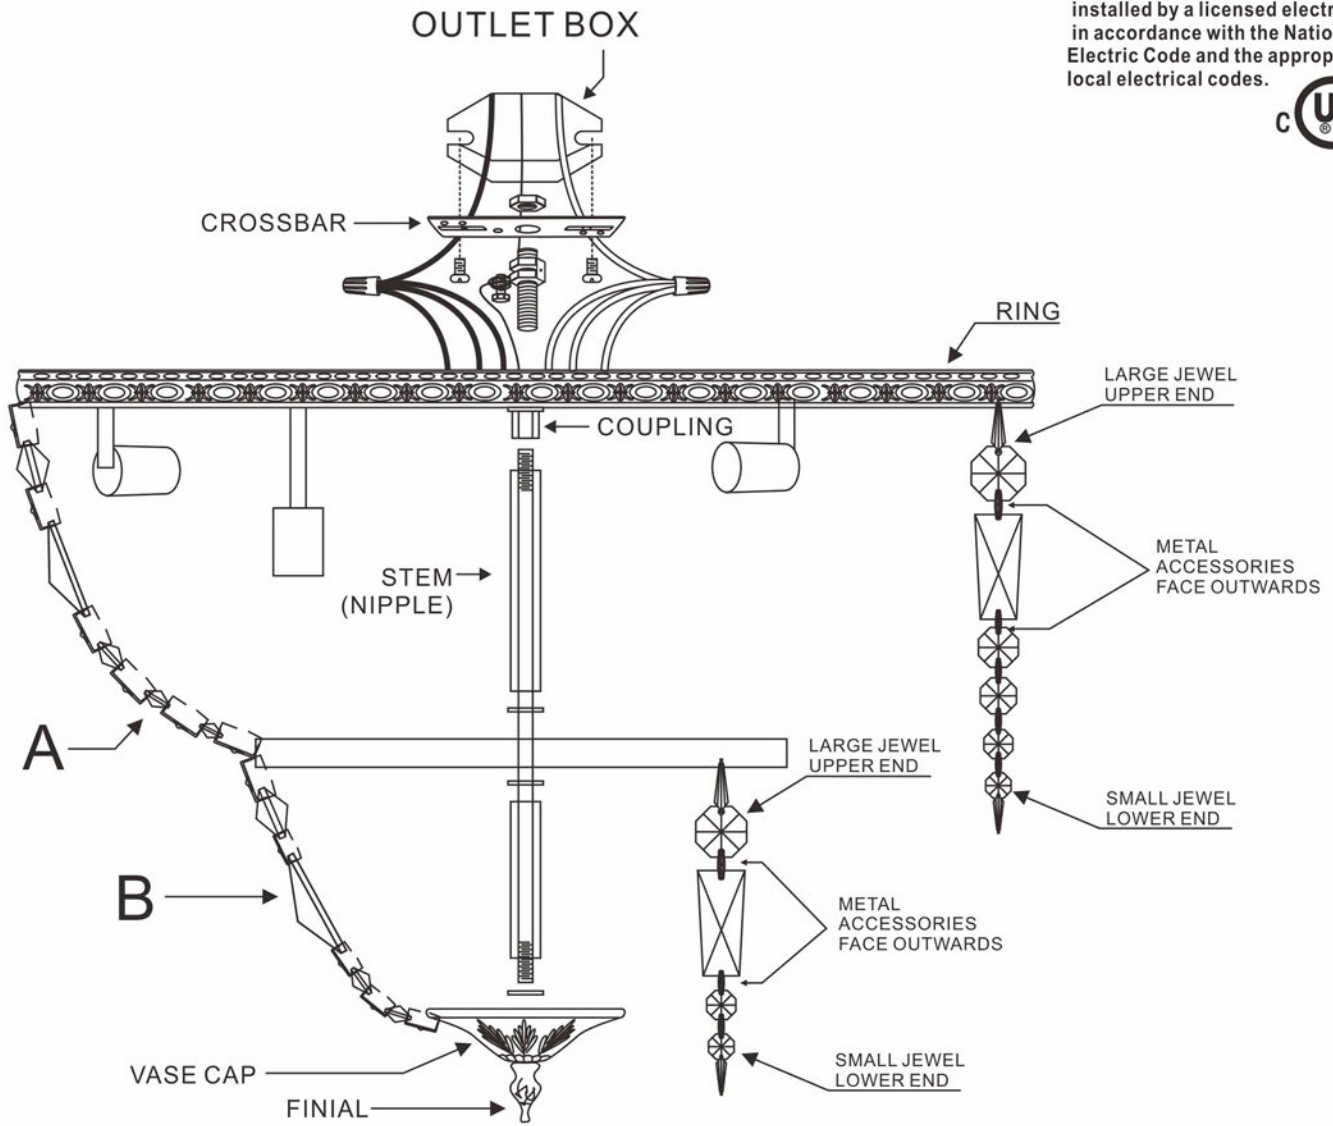

All electrical components must be installed by a licensed electrician in accordance with the National Electric Code and the appropriate local electrical codes.

Baguette:

58mmx26mm

You will need 4 - Cand.Bulb
40 Watts Recommended
60 Watts Max
Bulb not included.

A= (30mm Jewel +58mm Baguette+ 22mm Jewel+20mm Jewel +16mm Jewel+14mm Jewel) x 42sets

B= (28mm Jewel+58mm Baguette+16mm Jewel+14mm Jewel) x 21sets