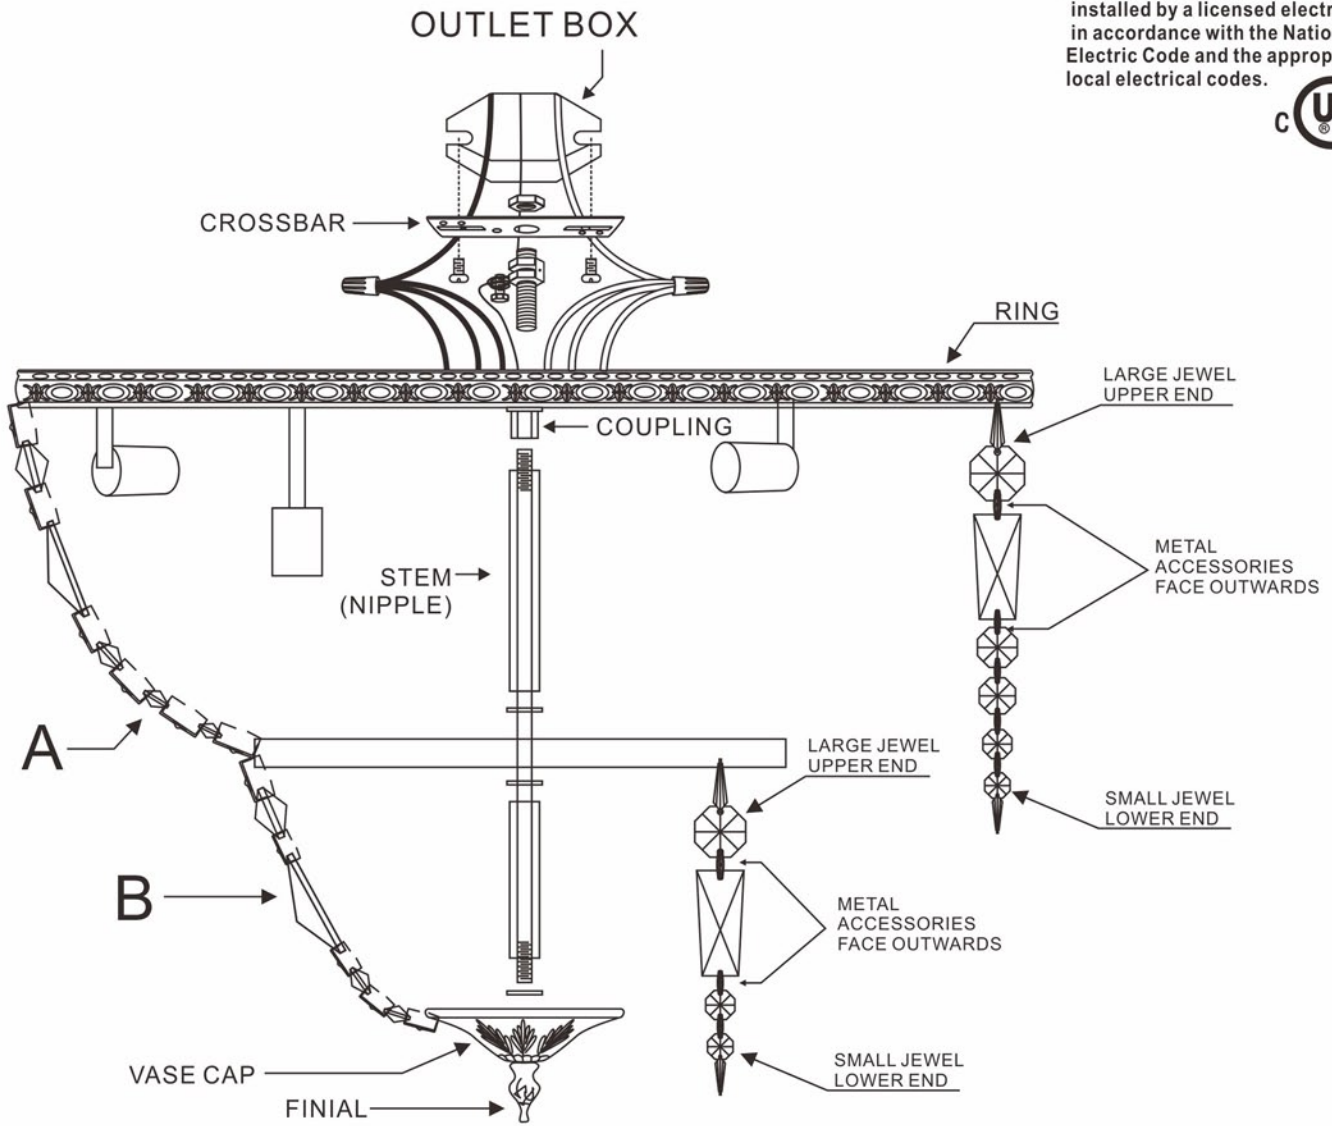

## MODEL#:718-OB-CL-MWP ASSEMBLY AND DRESSING INSTRUCTIONS

**WARNING:**

Electrical Danger Turn Power Off

All electrical components must be installed by a licensed electrician in accordance with the National Electric Code and the appropriate local electrical codes.

**Baguette:**

58mmx26mm

You will need 4 - Cand.Bulb  
40 Watts Recommended  
60 Watts Max  
Bulb not included.

A= (30mm Jewel +58mm Baguette+ 22mm Jewel+20mm Jewel +16mm Jewel+14mm Jewel) x 42sets

B= (28mm Jewel+58mm Baguette+16mm Jewel+14mm Jewel) x 21sets