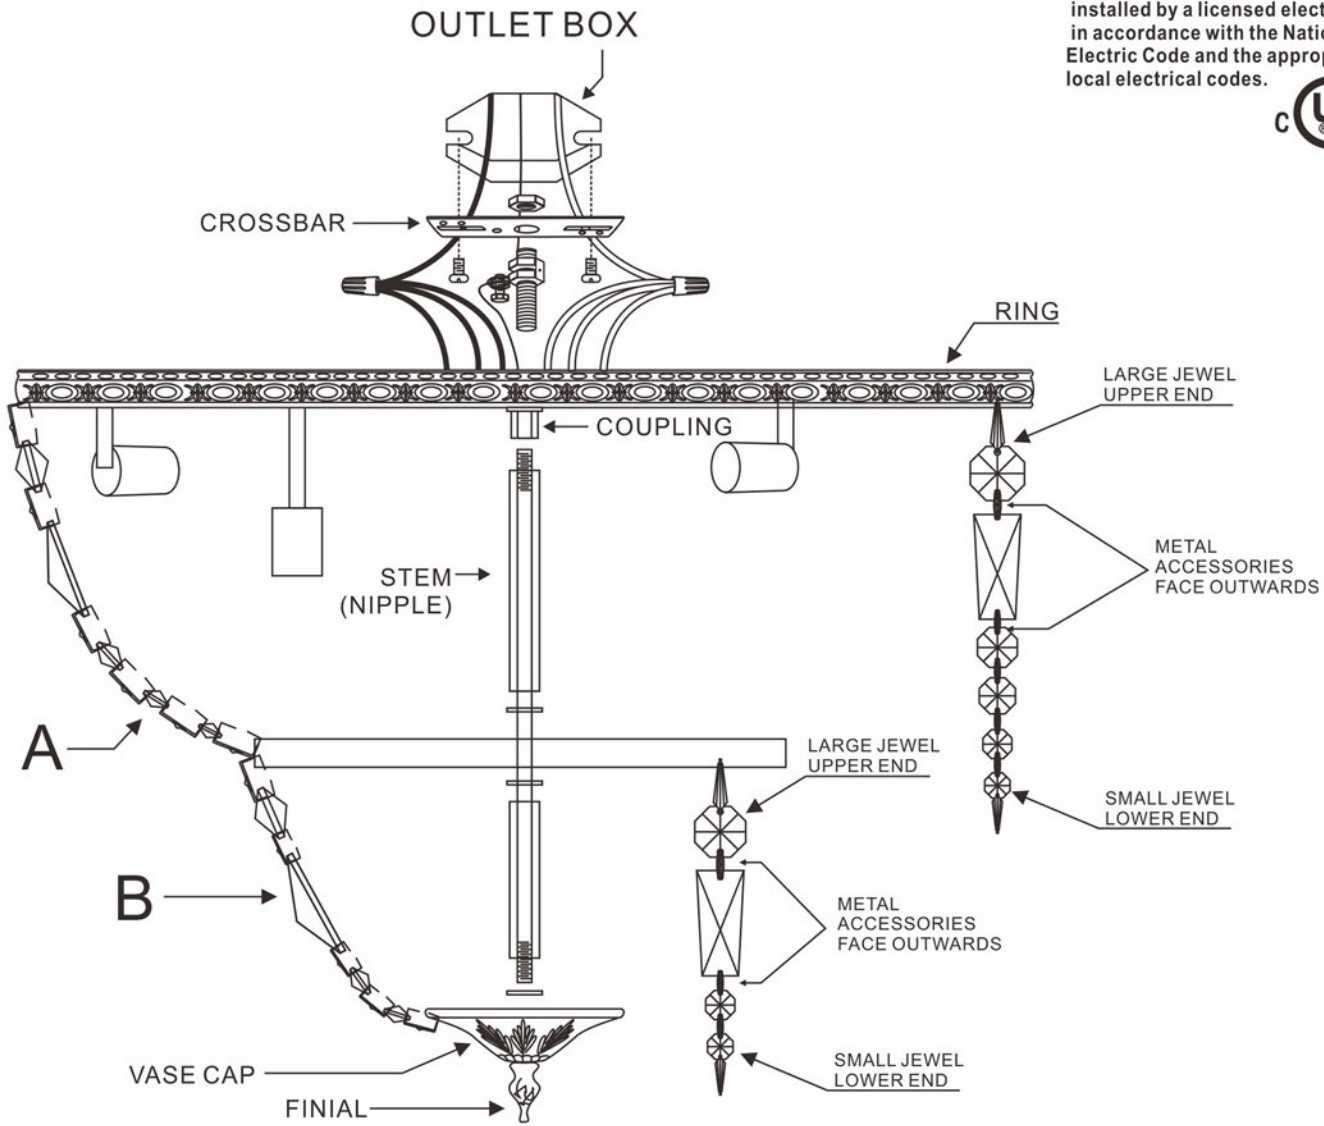

All electrical components must be installed by a licensed electrician in accordance with the National Electric Code and the appropriate local electrical codes.

Baguette:

58mmx26mm

You will need 4 - Cand.Bulb
 40 Watts Recommended
 60 Watts Max
 Bulb not included.

A= (30mm Jewel + 58mm Baguette + 22mm Jewel + 20mm Jewel + 16mm Jewel + 14mm Jewel) x 42sets

B= (28mm Jewel + 58mm Baguette + 16mm Jewel + 14mm Jewel) x 21sets