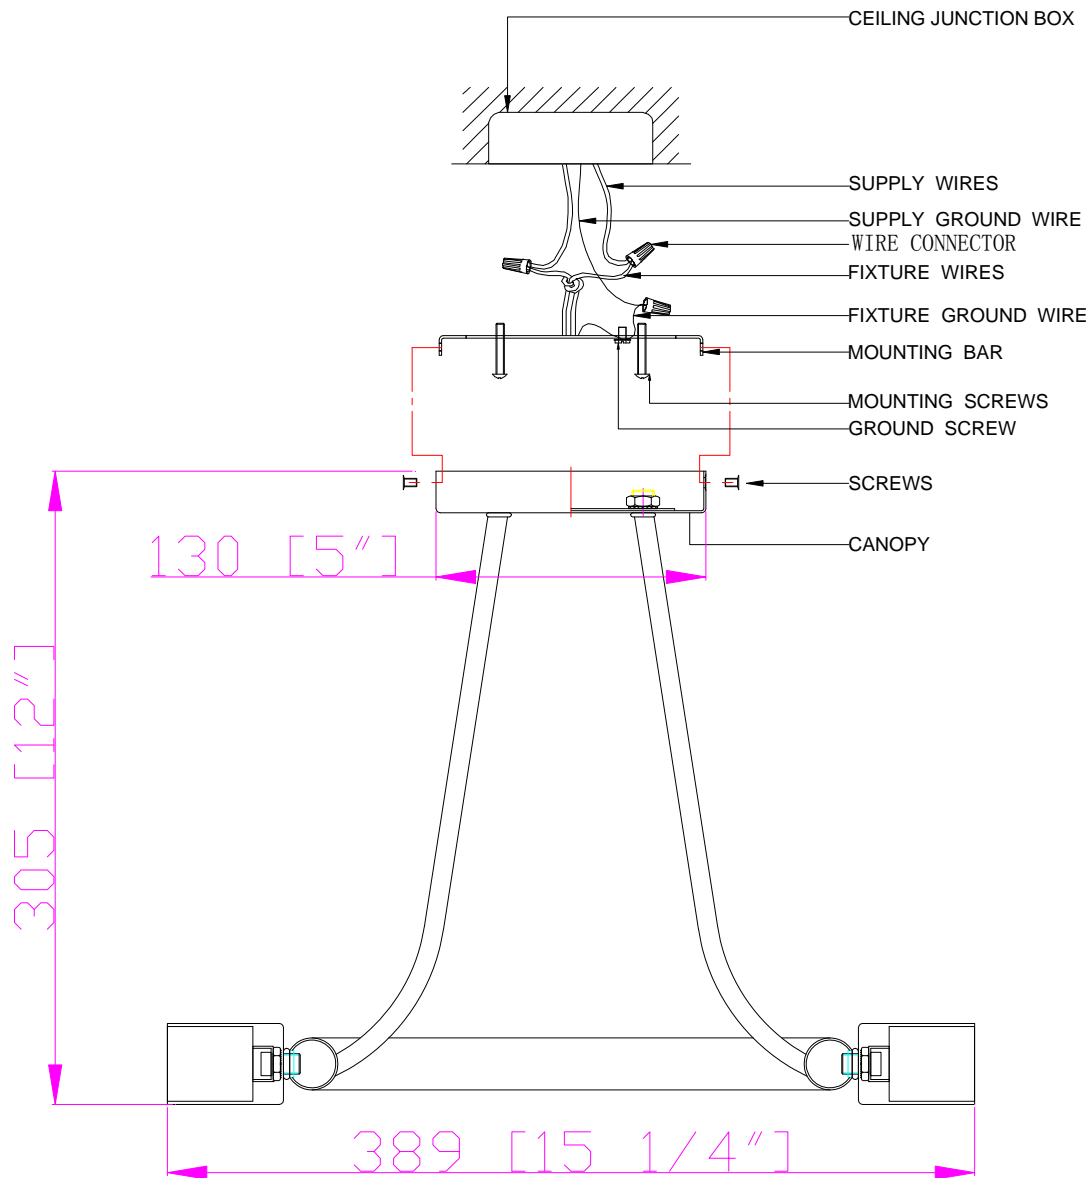

## MODEL#:9043-CZ ASSEMBLY AND DRESSING INSTRUCTIONS

All electrical components must be installed by a licensed electrician in accordance with the National Electric Code and the appropriate local electrical codes.

You will need 8 - Med.Bulb  
Recommended 60Watts  
Bulb not included.

2015-12-08