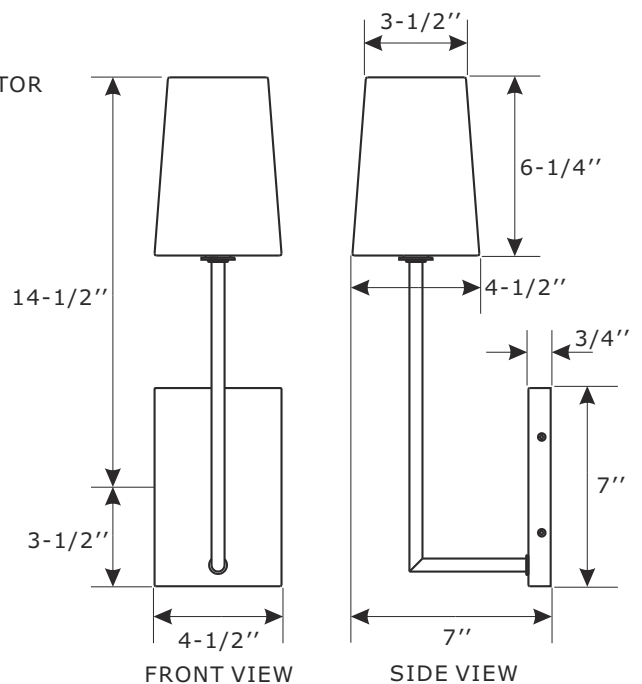

CRYSTORAMA

1958

95 Cantiague Rock Road, Westbury, NY 11590 • toll free: 1.800.888.4470 fax: 516.931.1254 • info@crystorama.com • www.crystorama.com

MODEL#: LEN-251-BF ASSEMBLY AND DRESSING INSTRUCTIONS

WARNING:

Electrical Danger Turn Power off

All electrical components must be installed by a licensed electrician in accordance with the National Electric Code and the appropriate local electrical codes.

You will need 1 Candelabra bulbs 60 Watts recommended, Use LED bulbs for Extended use. Bulb not included