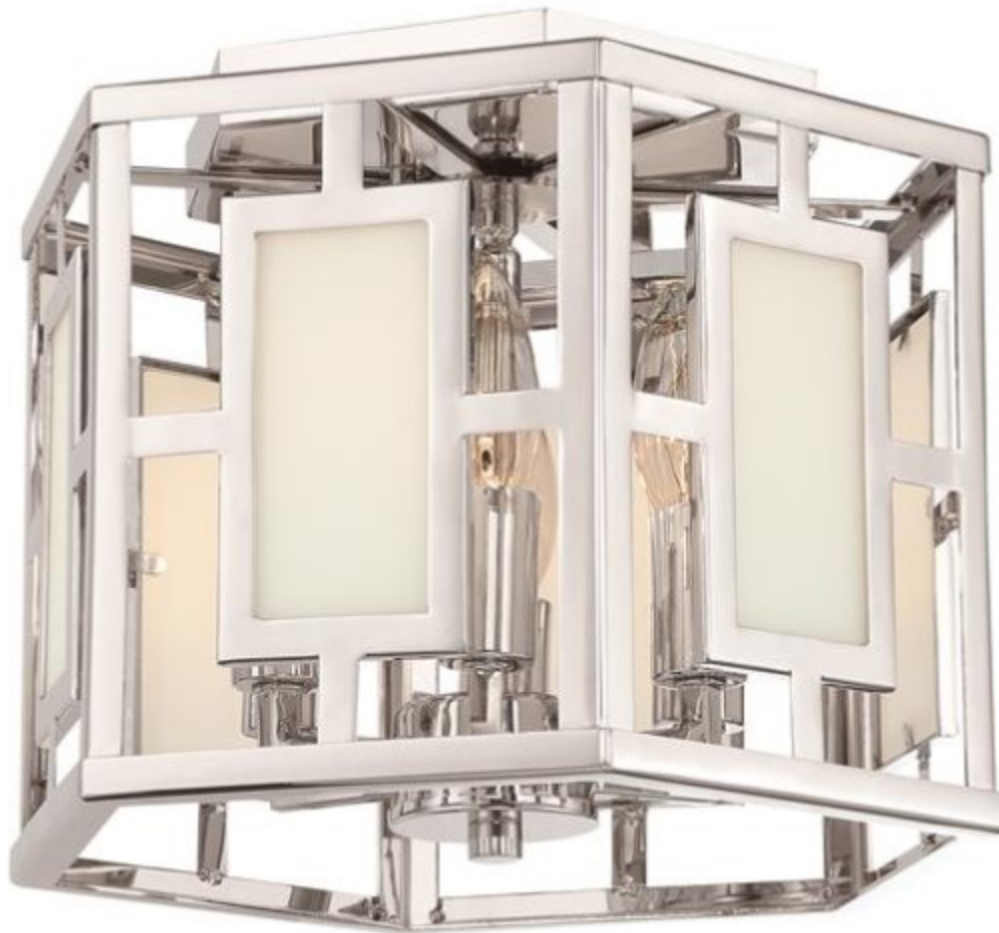

CRYSTORAMA

HILLCREST COLLECTION

HIL-990-PN

Product Name: Libby Langdon for Crystorama Hillcrest 6

Light Polished Nickel Ceiling Mount

Dimensions: w12.00 x h9.00(in)

Total Number Lights: 6

External Lights: 6

Total Wattage: 360

Bulb Type: Candelabra

Material: Glass + Steel

Finish: Polished Nickel

Canopy Size: 8"

Chain or Rod/Wire Length: 6

Item Weight: 7

Package Weight: 0