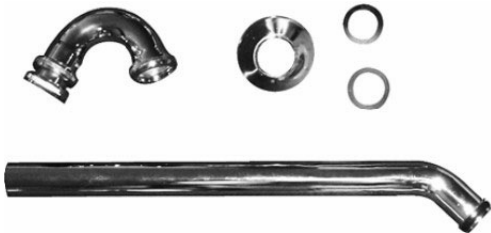

**Accessories Siphon for bidet # 005027**

|< 1 1/4" Inch >|

Siphon for bidet	Dimension	Weight	Order number
with extended outlet pipe			
<b>Colors</b>			
<b>Variant</b>			

*All drawings contain the necessary measurements which are subject to standard tolerances. They are stated in inch & mm and are non-binding. Exact measurements, in particular for customized installation scenarios, can only be taken from the finished ceramic piece.*