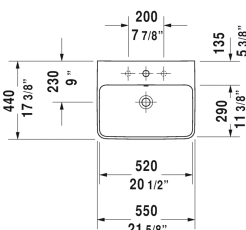

ME by Starck Washbasin # 2335550000 / 2335550030

| < 21 5/8" Inch > |

Washbasin	Dimension	Weight	Order number
with overflow, with tap platform, hardware included, wall-mounted, 21 5/8" Inch			
Colors			
00 White			
Variant			
●	21 5/8" x 17 3/8" Inch	34.2 lb	2335550000
●●●	21 5/8" x 17 3/8" Inch	34.2 lb	2335550030
Sanitary ceramics with the special WonderGliss surface finish will remain clean and attractive-looking for a long time to come. When ordering WonderGliss please add a "1" as eleventh digit to the model number.			
Suitable products			
Pedestal for # 233565, 233560, 233555, 233613, 233612, 233610, 233683, 233663, 6 7/8" x 8 1/4" Inch	6 7/8" x 8 1/4" Inch		085839
Siphon cover for # 233565, 233560, 233555, 233613, 233612, 233610, 233683, 233663, 6 3/4" x 11 3/4" Inch	6 3/4" x 11 3/4" Inch		085840

All drawings contain the necessary measurements which are subject to standard tolerances. They are stated in inch & mm and are non-binding. Exact measurements, in particular for customized installation scenarios, can only be taken from the finished ceramic piece.