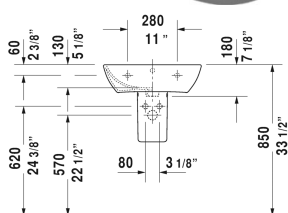

ME by Starck Washbasin # 2335550000 / 2335550030

| < 21 5/8" Inch > |

Washbasin	Dimension	Weight	Order number
with overflow, with tap platform, hardware included, wall-mounted, 21 5/8" Inch			
Colors			
00 White			
Variant			
●	21 5/8" x 17 3/8" Inch	34.2 lb	2335550000
●●●	21 5/8" x 17 3/8" Inch	34.2 lb	2335550030
Sanitary ceramics with the special WonderGliss surface finish will remain clean and attractive-looking for a long time to come. When ordering WonderGliss please add a "1" as eleventh digit to the model number.			
Suitable products			
Pedestal for # 233565, 233560, 233555, 233613, 233612, 233610, 233683, 233663, 6 7/8" x 8 1/4" Inch	6 7/8" x 8 1/4" Inch		085839
Siphon cover for # 233565, 233560, 233555, 233613, 233612, 233610, 233683, 233663, 6 3/4" x 11 3/4" Inch	6 3/4" x 11 3/4" Inch		085840

All drawings contain the necessary measurements which are subject to standard tolerances. They are stated in inch & mm and are non-binding. Exact measurements, in particular for customized installation scenarios, can only be taken from the finished ceramic piece.