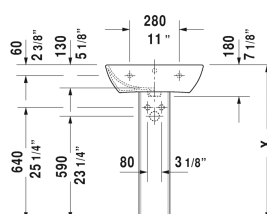

ME by Starck Washbasin # 2335550000 / 2335550030

| < 21 5/8" Inch > |

Washbasin	Dimension	Weight	Order number
with overflow, with tap platform, hardware included, wall-mounted, 21 5/8" Inch			
Colors			
00 White			
Variant			
●	21 5/8" x 17 3/8" Inch	34.2 lb	2335550000
●●●	21 5/8" x 17 3/8" Inch	34.2 lb	2335550030
Sanitary ceramics with the special WonderGliss surface finish will remain clean and attractive-looking for a long time to come. When ordering WonderGliss please add a "1" as eleventh digit to the model number.			
Suitable products			
Pedestal for # 233565, 233560, 233555, 233613, 233612, 233610, 233683, 233663, 6 7/8" x 8 1/4" Inch	6 7/8" x 8 1/4" Inch		085839
Siphon cover for # 233565, 233560, 233555, 233613, 233612, 233610, 233683, 233663, 6 3/4" x 11 3/4" Inch	6 3/4" x 11 3/4" Inch		085840

All drawings contain the necessary measurements which are subject to standard tolerances. They are stated in inch & mm and are non-binding. Exact measurements, in particular for customized installation scenarios, can only be taken from the finished ceramic piece.