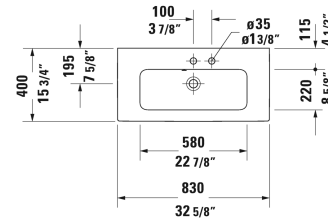

**ME by Starck Furniture washbasin Compact # 234283..00 / 234283..30 / 234283..58 / 234283..60 / 234283..00 / 234283..30 / 234283..58 / 234283..60**

< 32 5/8" Inch >

Furniture washbasin Compact	Dimension	Weight	Order number
with overflow, with faucet deck, hardware included, wall-mounted, 32 5/8" Inch			
<b>Colors</b>			
00 White 32 White Satin Matt			
<b>Variant</b>			
●	32 5/8" x 15 3/4" Inch	39 lb	234283..00
●●●	32 5/8" x 15 3/4" Inch	39 lb	234283..30
●●	32 5/8" x 15 3/4" Inch	39 lb	234283..58
⊗	32 5/8" x 15 3/4" Inch	39 lb	234283..60
●	32 5/8" x 15 3/4" Inch	39 lb	234283..00
●●●	32 5/8" x 15 3/4" Inch	39 lb	234283..30
●●	32 5/8" x 15 3/4" Inch	39 lb	234283..58
⊗	32 5/8" x 15 3/4" Inch	39 lb	234283..60
Sanitary ceramics with the special WonderGliss surface finish will remain clean and attractive-looking for a long time to come. When ordering WonderGliss please add a "1" as eleventh digit to the model number.			
Space-saving siphon	1 1/4" Inch	0.9 lb	005076
<b>Suitable products</b>			
Vanity unit wall-mounted Compact 1 pull-out compartment, for ME by Starck # 234283, 31 1/2" x 15 1/8" Inch	31 1/2" x 15 1/8" Inch		KT6423

*All drawings contain the necessary measurements which are subject to standard tolerances. They are stated in inch & mm and are non-binding. Exact measurements, in particular for customized installation scenarios, can only be taken from the finished ceramic piece.*