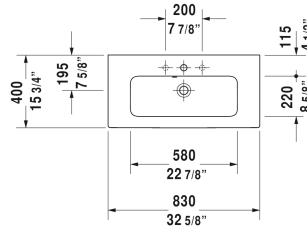

**ME by Starck Furniture washbasin Compact # 234283..00 / 234283..30 / 234283..58 / 234283..60 / 234283..00 / 234283..30 / 234283..58 / 234283..60**

< 32 5/8" Inch >

Furniture washbasin Compact	Dimension	Weight	Order number
with overflow, with faucet deck, hardware included, wall-mounted, 32 5/8" Inch			
<b>Colors</b>			
00 White 32 White Satin Matt			
<b>Variant</b>			
●	32 5/8" x 15 3/4" Inch	39 lb	234283..00
●●●	32 5/8" x 15 3/4" Inch	39 lb	234283..30
●●	32 5/8" x 15 3/4" Inch	39 lb	234283..58
⊗	32 5/8" x 15 3/4" Inch	39 lb	234283..60
●	32 5/8" x 15 3/4" Inch	39 lb	234283..00
●●●	32 5/8" x 15 3/4" Inch	39 lb	234283..30
●●	32 5/8" x 15 3/4" Inch	39 lb	234283..58
⊗	32 5/8" x 15 3/4" Inch	39 lb	234283..60
Sanitary ceramics with the special WonderGliss surface finish will remain clean and attractive-looking for a long time to come. When ordering WonderGliss please add a "1" as eleventh digit to the model number.			
Space-saving siphon	1 1/4" Inch	0.9 lb	005076
<b>Suitable products</b>			
Vanity unit wall-mounted Compact 1 pull-out compartment, for ME by Starck # 234283, 31 1/2" x 15 1/8" Inch	31 1/2" x 15 1/8" Inch		KT6423

*All drawings contain the necessary measurements which are subject to standard tolerances. They are stated in inch & mm and are non-binding. Exact measurements, in particular for customized installation scenarios, can only be taken from the finished ceramic piece.*