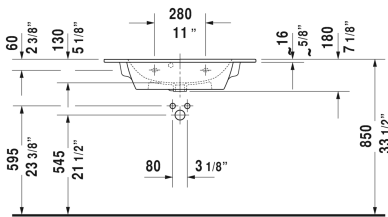

**ME by Starck Furniture washbasin Compact # 234283..00 / 234283..30 / 234283..58 / 234283..60 / 234283..00 / 234283..30 / 234283..58 / 234283..60**

< 32 5/8" Inch >

Furniture washbasin Compact	Dimension	Weight	Order number
with overflow, with faucet deck, hardware included, wall-mounted, 32 5/8" Inch			
<b>Colors</b>			
00 White 32 White Satin Matt			
<b>Variant</b>			
●	32 5/8" x 15 3/4" Inch	39 lb	234283..00
●●●	32 5/8" x 15 3/4" Inch	39 lb	234283..30
●●	32 5/8" x 15 3/4" Inch	39 lb	234283..58
⊗	32 5/8" x 15 3/4" Inch	39 lb	234283..60
●	32 5/8" x 15 3/4" Inch	39 lb	234283..00
●●●	32 5/8" x 15 3/4" Inch	39 lb	234283..30
●●	32 5/8" x 15 3/4" Inch	39 lb	234283..58
⊗	32 5/8" x 15 3/4" Inch	39 lb	234283..60
Sanitary ceramics with the special WonderGliss surface finish will remain clean and attractive-looking for a long time to come. When ordering WonderGliss please add a "1" as eleventh digit to the model number.			
Space-saving siphon	1 1/4" Inch	0.9 lb	005076
<b>Suitable products</b>			
Vanity unit wall-mounted Compact 1 pull-out compartment, for ME by Starck # 234283, 31 1/2" x 15 1/8" Inch	31 1/2" x 15 1/8" Inch		KT6423

*All drawings contain the necessary measurements which are subject to standard tolerances. They are stated in inch & mm and are non-binding. Exact measurements, in particular for customized installation scenarios, can only be taken from the finished ceramic piece.*