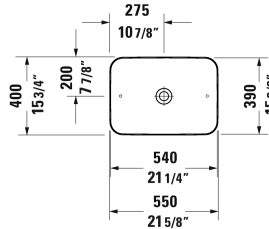

Cape Cod Washbowl # 234755..00 / 234755..00 / 234755..00

| < 21 5/8" Inch > |

Washbowl	Dimension	Weight	Order number
without faucet deck, without overflow, 21 5/8" Inch			
Colors			
00 White 26 White/White Satin Matt 32 White Satin Matt			
Variant			
☒ inside color White, outside color White	21 5/8" x 15 3/4" Inch		234755..00
☒ inside color White, outside color White Satin Matt	21 5/8" x 15 3/4" Inch		234755..00
☒ inside color White Satin Matt, outside color White Satin Matt	21 5/8" x 15 3/4" Inch		234755..00
Infobox			
Made of DuraCeram			
Sanitary ceramics with the special WonderGliss surface finish will remain clean and attractive-looking for a long time to come. When ordering WonderGliss please add a "1" as eleventh digit to the model number.			
Slotted waste for washbasins without overflow	2" Inch	0.7 lb	005024
Design Siphon		3.3 lb	005036
Suitable products			
Vanity unit wall-mounted 1 pull-out compartment, countertop including one cut-out, for 1 above-counter basin centered, 31 1/2" x 21 5/8" Inch	31 1/2" x 21 5/8" Inch		KT6694
Vanity unit wall-mounted 1 pull-out compartment, countertop including one cut-out, for 1 above-counter basin centered, 39 3/8" x 21 5/8" Inch	39 3/8" x 21 5/8" Inch		KT6695
Vanity unit wall-mounted 1 pull-out compartment, countertop including one cut-out, for 1 above-counter basin centered, 47 1/4" x 21 5/8" Inch	47 1/4" x 21 5/8" Inch		KT6696
Vanity unit wall-mounted 2 pull-out compartments, 1 countertop with one cut-out or two cut-outs, for 1 or 2 above-counter basin(s), 55 1/8" x 21 5/8" Inch	55 1/8" x 21 5/8" Inch		KT6697 B/L/R