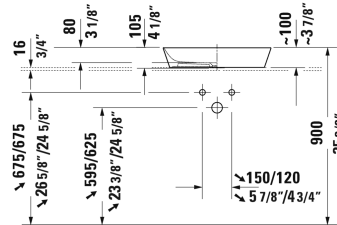

Cape Cod Washbowl # 234755..00 / 234755..00 / 234755..00

| < 21 5/8" Inch > |

Washbowl	Dimension	Weight	Order number
without faucet deck, without overflow, 21 5/8" Inch			
Colors			
00 White 26 White/White Satin Matt 32 White Satin Matt			
Variant			
☒ inside color White, outside color White	21 5/8" x 15 3/4" Inch		234755..00
☒ inside color White, outside color White Satin Matt	21 5/8" x 15 3/4" Inch		234755..00
☒ inside color White Satin Matt, outside color White Satin Matt	21 5/8" x 15 3/4" Inch		234755..00
Infobox			
Made of DuraCeram			
Sanitary ceramics with the special WonderGliss surface finish will remain clean and attractive-looking for a long time to come. When ordering WonderGliss please add a "1" as eleventh digit to the model number.			
Slotted waste for washbasins without overflow	2" Inch	0.7 lb	005024
Design Siphon		3.3 lb	005036
Suitable products			
Vanity unit wall-mounted 1 pull-out compartment, countertop including one cut-out, for 1 above-counter basin centered, 31 1/2" x 21 5/8" Inch	31 1/2" x 21 5/8" Inch		KT6694
Vanity unit wall-mounted 1 pull-out compartment, countertop including one cut-out, for 1 above-counter basin centered, 39 3/8" x 21 5/8" Inch	39 3/8" x 21 5/8" Inch		KT6695
Vanity unit wall-mounted 1 pull-out compartment, countertop including one cut-out, for 1 above-counter basin centered, 47 1/4" x 21 5/8" Inch	47 1/4" x 21 5/8" Inch		KT6696
Vanity unit wall-mounted 2 pull-out compartments, 1 countertop with one cut-out or two cut-outs, for 1 or 2 above-counter basin(s), 55 1/8" x 21 5/8" Inch	55 1/8" x 21 5/8" Inch		KT6697 B/L/R

All drawings contain the necessary measurements which are subject to standard tolerances. They are stated in inch & mm and are non-binding. Exact measurements, in particular for customized installation scenarios, can only be taken from the finished ceramic piece.