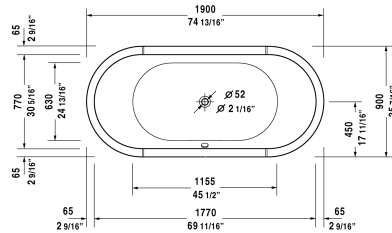

Starck Tubs/Shower trays Bathtub # 700011000000090

| < 74 3/4" Inch > |

Bathtub	Dimension	Weight	Order number
oval, drop-in, with two backrest slopes, cUPC® listed*, Sanitary acrylic , Filling capacity 60 gal			
Colors			
00 White			
Variant			
Base tub	74 3/4" x 35 3/8" Inch	70.5 lb	700011000000090
Infobox			
* Complies with the following standards: CSA B45.5/IAPMO Z124			
Suitable products			
Cable-driven waste and overflow ,			790219
Cable-driven waste and overflow brass,			790250
Stereo transducers (speakers) for bathtubs ,			791818
Support frame (included), for D-Code bathtubs,			790133

All drawings contain the necessary measurements which are subject to standard tolerances. They are stated in inch & mm and are non-binding. Exact measurements, in particular for customized installation scenarios, can only be taken from the finished ceramic piece.