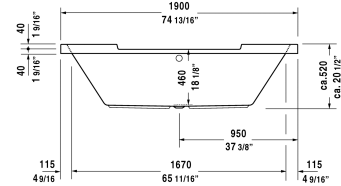

Starck Tubs/Shower trays Bathtub # 700011000000090

| < 74 3/4" Inch > |

Bathtub	Dimension	Weight	Order number
oval, drop-in, with two backrest slopes, cUPC® listed*, Sanitary acrylic , Filling capacity 60 gal			
Colors			
00 White			
Variant			
Base tub	74 3/4" x 35 3/8" Inch	70.5 lb	700011000000090
Infobox			
* Complies with the following standards: CSA B45.5/IAPMO Z124			
Suitable products			
Cable-driven waste and overflow ,			790219
Cable-driven waste and overflow brass,			790250
Stereo transducers (speakers) for bathtubs ,			791818
Support frame (included), for D-Code bathtubs,			790133

All drawings contain the necessary measurements which are subject to standard tolerances. They are stated in inch & mm and are non-binding. Exact measurements, in particular for customized installation scenarios, can only be taken from the finished ceramic piece.