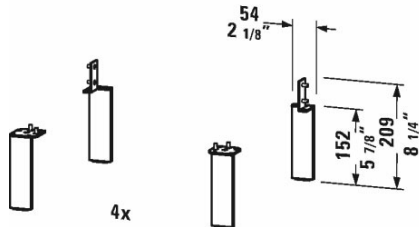

Accessories Legs # UV999400000

| < 5 7/8" Inch > |

Legs	Dimension	Weight	Order number
Chrome, 4 pieces			
Colors			
10 Chrome			
Variant			
	5 7/8" x 1 3/4" x 3/8" Inch		UV999400000
Suitable products			
Vanity unit floorstanding 1 door, 1 glass shelf, for Viu # 073345, 17 3/8" x 12 1/4" Inch	17 3/8" x 12 1/4" Inch		BR4508 L/R
Vanity unit floorstanding 2 pull-out compartments, upper drawer including cut-out for siphon and siphon cover, for ME by Starck # 233663, 24 3/8" x 18 7/8" Inch	24 3/8" x 18 7/8" Inch		BR4401
Vanity unit floorstanding 2 pull-out compartments, upper drawer including cut-out for siphon and siphon cover, for ME by Starck # 233683, 32 1/4" x 18 7/8" Inch	32 1/4" x 18 7/8" Inch		BR4402
Vanity unit floorstanding 2 pull-out compartments, upper drawer including cut-out for siphon and siphon cover, for ME by Starck # 233610, 40 1/8" x 18 7/8" Inch	40 1/8" x 18 7/8" Inch		BR4403
Vanity unit floorstanding 2 pull-out compartments, upper drawer including cut-out for siphon and siphon cover, for ME by Starck # 233612, 48" x 18 7/8" Inch	48" x 18 7/8" Inch		BR4404
Vanity unit floorstanding Compact 2 pull-out compartments, upper drawer including cut-out for siphon and siphon cover, for ME by Starck # 234263, 24 3/8" x 15 3/8" Inch	24 3/8" x 15 3/8" Inch		BR4406
Vanity unit floorstanding Compact 2 pull-out compartments, upper drawer including cut-out for siphon and siphon cover, for ME by Starck # 234283, 32 1/4" x 15 3/8" Inch	32 1/4" x 15 3/8" Inch		BR4407
Vanity unit floorstanding 1 door, 1 glass shelf, for ME by Starck # 072343, 16 1/2" x 11 3/8" Inch	16 1/2" x 11 3/8" Inch		BR4400 L/R
Vanity unit floorstanding 1 door, 1 glass shelf, for Starck 3 # 030348, 18 1/8" x 17 1/2" Inch	18 1/8" x 17 1/2" Inch		BR4420 L/R