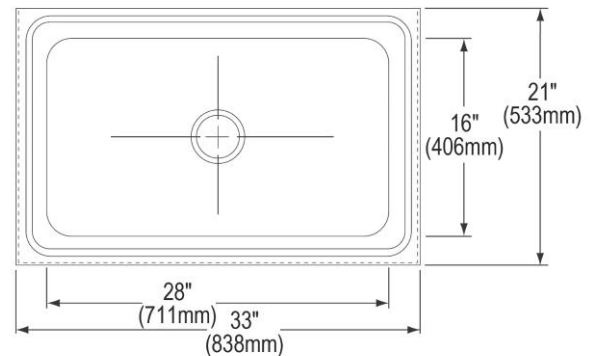

Included with Product: EFS3321 sink,
one LK43 drain

AMERICAN PRIDE. A LIFETIME TRADITION.
Like your family, the Elkay family has values and traditions that endure. For almost a century, Elkay has been a family-owned and operated company, providing thousands of jobs that support our families and communities.

Product Compliance: ASME A112.19.3/CSA B45.4
BUY AMERICAN ACT
Accessory: ASME A112.18.2/CSA B125.2

[Clean and Care Manual (PDF)](#)
[Installation Instructions (PDF)](#)
[Limited Warranty (PDF)](#)