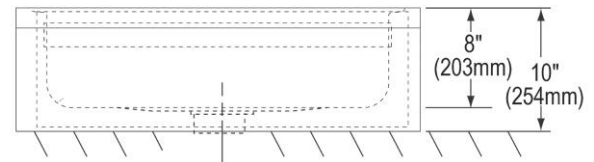

Included with Product: EFS3321 sink,
one LK43 drain

AMERICAN PRIDE. A LIFETIME TRADITION.
Like your family, the Elkay family has values and traditions that endure. For almost a century, Elkay has been a family-owned and operated company, providing thousands of jobs that support our families and communities.

Product Compliance: ASME A112.19.3/CSA B45.4
BUY AMERICAN ACT
Accessory: ASME A112.18.2/CSA B125.2

[Clean and Care Manual (PDF)](#)
[Installation Instructions (PDF)](#)
[Limited Warranty (PDF)](#)