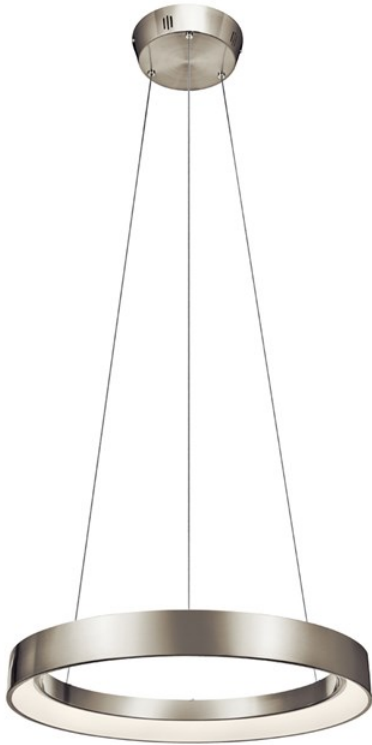

Fornello™ 23.5" LED Pendant Brushed Nickel

83261 (Brushed Nickel)

Project Name: _____
 Location: _____
 Type: _____
 Qty: _____
 Comments: _____

Certifications/Qualifications

Location Rating	DRY
	www.kichler.com/warranty

Dimensions

Base Backplate	9" DIA
Chain/Stem Length	108" [274cm] Cable"
Weight	8.36 LBS
Height	7.00"
Length	60.00"
Overall Height	274.32"

Mounting/Installation

Interior/Exterior	Interior
Lead Wire Length	274
Mounting Weight	8.36 LBS

Photometrics

Color Rendering Index	80
Color Temperature Range	4000
Delivered Lumens	1040
Kelvin Temperature	4000K

Primary Lamping

Dimmable	Yes
Lamp Included	Integrated
Light Source	LED
# of Bulbs/LED Modules	1
Socket Type	Integrated LED

Product/Ordering Information

SKU	83261.00
Finish	Brushed Nickel
Style	Contemporary
UPC	887913832610

Specifications

Diffuser Description	N/A Metal
Material	Steel
Shade Description	Metal

Additional Finishes