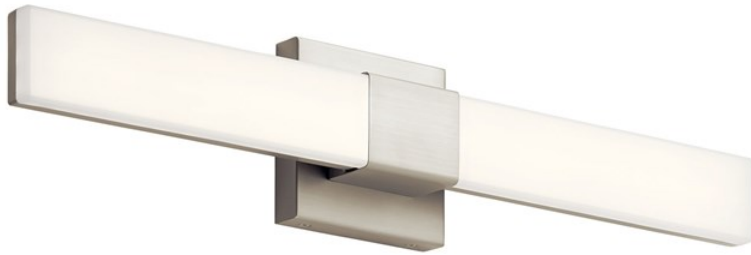

# Neltev™ 24" LED Sconce with Down Light Satin Nickel

83737 (Satin Nickel)

Project Name: \_\_\_\_\_  
 Location: \_\_\_\_\_  
 Type: \_\_\_\_\_  
 Qty: \_\_\_\_\_  
 Comments: \_\_\_\_\_

### Dimensions

Base Backplate	5" x 1"
Chain/Stem Length	n/a"
Extension	7.60"
Weight	2.64 LBS
Height from center of Wall opening (Spec Sheet)	2.5" [6.4cm]"
Height	12.70"
Length	61.20"

### Mounting/Installation

Interior/Exterior	INTERIOR
Lead Wire Length	30
Mounting Weight	2.64 LBS
Mount Vertical Or Horizontal	Yes

### Specifications

Diffuser Description	White Acrylic Pc
Material	Steel
Shade Description	PC