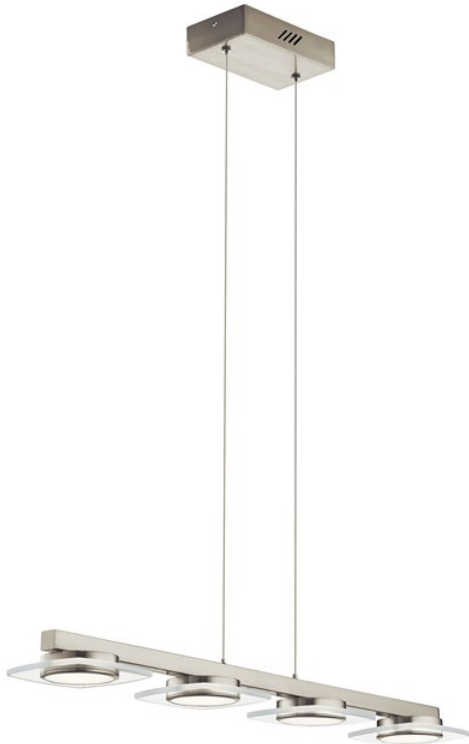

**Azenda™ LED 4 Light Linear Pendant Brushed Nickel**  
83945 (Brushed Nickel)

Project Name: \_\_\_\_\_  
 Location: \_\_\_\_\_  
 Type: \_\_\_\_\_  
 Qty: \_\_\_\_\_  
 Comments: \_\_\_\_\_

**Certifications/Qualifications**

Location Rating	DRY
	<a href="http://www.kichler.com/warranty">www.kichler.com/warranty</a>

**Dimensions**

Base Backplate	7.75" x 4.75"
Chain/Stem Length	96" [243.8cm] Cable"
Height	2.50"
Length	33.50"
Overall Height	100.26"
Width	6.00"

Dimmable	Yes
Lamp Included	Integrated
Light Source	LED
# of Bulbs/LED Modules	4
Socket Type	Integrated LED

**Product/Ordering Information**

SKU	83945.00
Finish	Brushed Nickel
Style	Contemporary
UPC	887913839459

**Specifications**

Diffuser Description	White Acrylic With Clear Glass Trim
Material	Steel

**Additional Finishes**

**Kichler**  
 7711 East Pleasant Valley Road Cleveland, Ohio 44131-8010  
 Toll free: 866.558.5706 or kichler.com