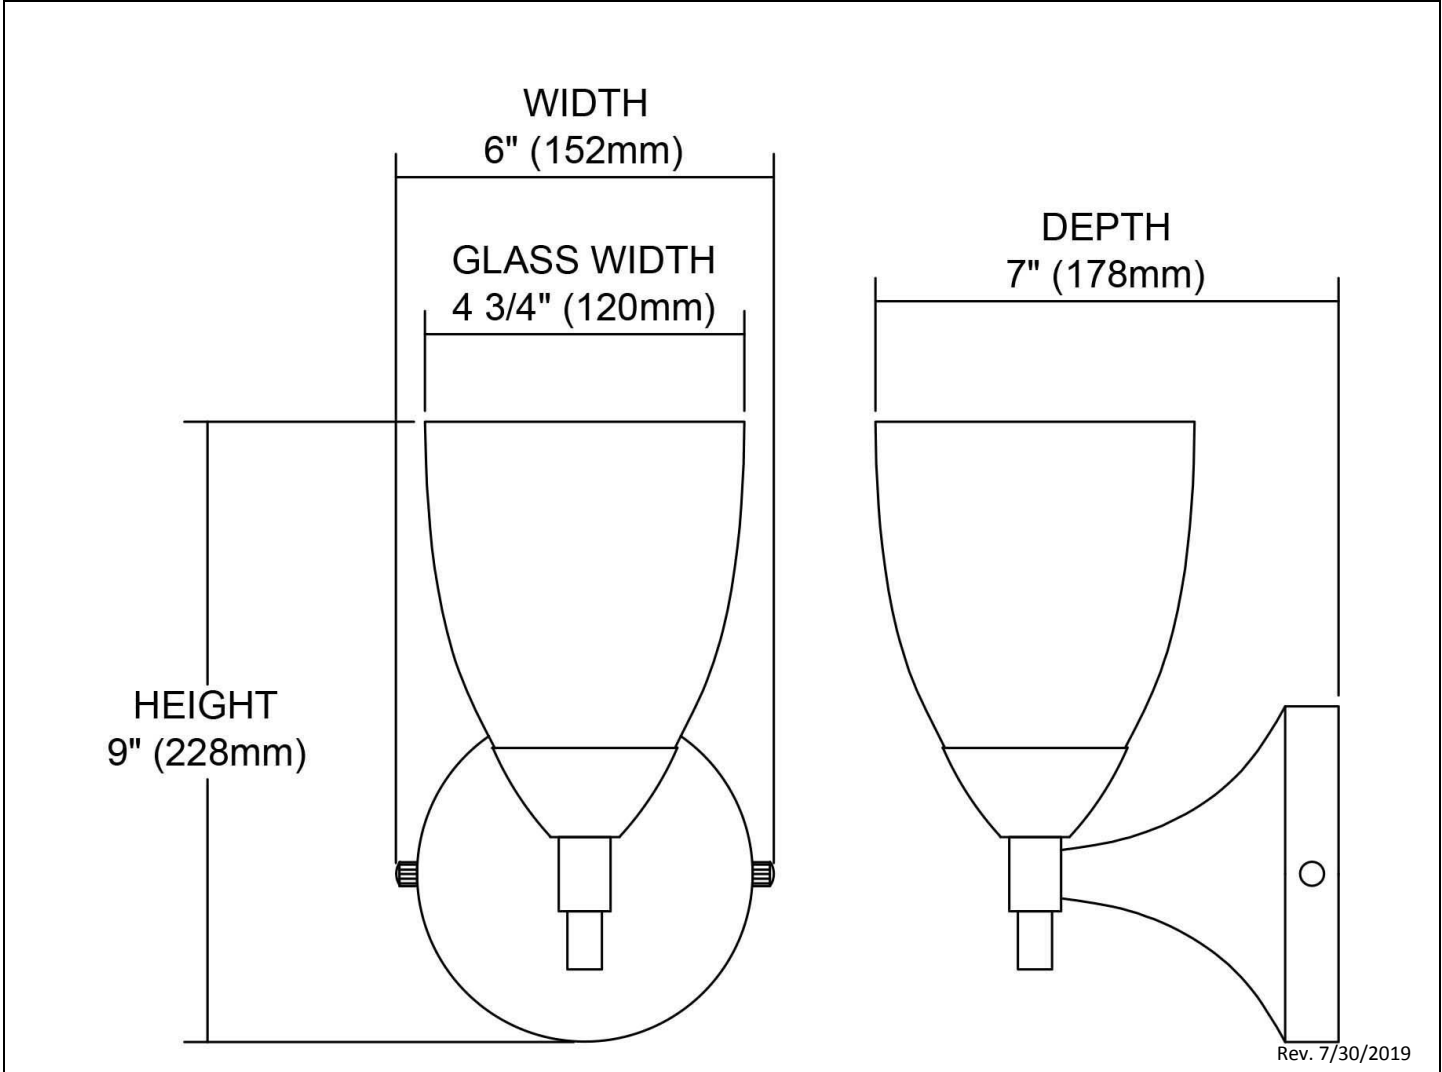


	<b>ITEM #:</b>	10150/1DR-WS-LED
	<b>UPC</b>	748119053448
	<b>Description</b>	Celina 1-Light Wall Lamp in Dark Rust with White Swirl Glass - Includes LED Bulb
	<b>Finish</b>	Dark Rust
	<b>Materials</b>	Glass, Metal
	<b>Brand</b>	ELK Lighting
	<b>Collection</b>	Celina
	<b>Category</b>	Indoor Lighting
	<b>Type</b>	Sconce

ITEM DIMENSIONS				RATINGS & SPECIFICATIONS				
<b>Width</b>	5.5 inches			<b>Safety Rating</b>	N/A		<b>Certification</b>	Dry locations
<b>Depth</b>	7 inches			<b>ADA Compliant</b>	N/A		<b>Voltage</b>	N/A
<b>Height</b>	9 inches			<b>BULBS / SOCKETS</b>				
<b>Weight</b>	2 pounds			<b>Quantity</b>	1	<b>Wattage</b>	9.5 watts	
<b>ADDITIONAL DIMENSIONS</b>				<b>Included</b>	Yes		<b>Type</b>	A19 LED (E26 Medium Base)
<b>Backplate / Canopy</b>	5 diameter			<b>Other</b>	N/A			
<b>HCWO</b>	N/A			<b>CHAIN / CORD INFORMATION</b>				
<b>Min. Extension</b>	N/A			<b>Chain</b>	N/A		<b>Cord</b>	N/A
<b>Max. Extension</b>	N/A			<b>SHADE / GLASS DETAILS</b>				
<b>OVERALL HEIGHT</b>				<b>Shade/Glass Description</b>	White Swirl Glass			
<b>Min.</b>	N/A		<b>Max.</b>	N/A				
<b>EXTENSION ROD(S)</b>				<b>Width</b>	5 inches		<b>Height</b>	7 inches
N/A				<b>Width at Top</b>	5 inches		<b>Width at Bottom</b>	5 inches