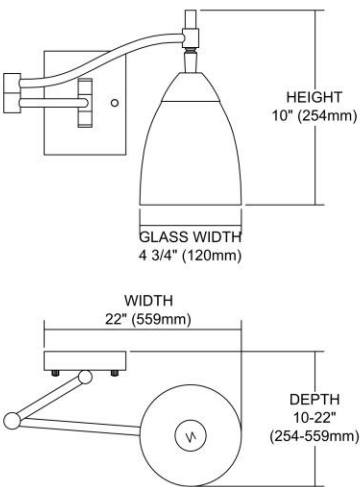

<b>ITEM #:</b>	10151/1DR-S
<b>UPC</b>	748119016276
<b>Description</b>	Celina 1-Light Swingarm Wall Lamp in Dark Rust with Sapphire Glass
<b>Finish</b>	Dark Rust
<b>Materials</b>	Glass, Metal
<b>Brand</b>	ELK Lighting
<b>Collection</b>	Celina
<b>Category</b>	Indoor Lighting
<b>Type</b>	Sconce

ITEM DIMENSIONS			
<b>Width</b>	10 inches		
<b>Depth</b>	22 inches		
<b>Height</b>	14 inches		
<b>Weight</b>	3 pounds		
ADDITIONAL DIMENSIONS			
<b>Backplate / Canopy</b>	6x4.74		
<b>HCWO</b>	N/A		
<b>Min. Extension</b>	N/A		
<b>Max. Extension</b>	N/A		
OVERALL HEIGHT			
<b>Min.</b>	N/A	<b>Max.</b>	N/A
EXTENSION ROD(S)			
N/A			

RATINGS & SPECIFICATIONS			
<b>Safety Rating</b>	N/A	<b>Certification</b>	N/A
<b>ADA Compliant</b>	N/A	<b>Voltage</b>	N/A
BULBS / SOCKETS			
<b>Quantity</b>	1	<b>Wattage</b>	60 watts
<b>Included</b>	No	<b>Type</b>	A19 (E26 Medium Base)
<b>Other</b>	N/A		
CHAIN / CORD INFORMATION			
<b>Chain</b>	N/A	<b>Cord</b>	N/A
SHADE / GLASS DETAILS			
<b>Shade/Glass Description</b>	Sapphire Glass		
<b>Width</b>	5 inches	<b>Height</b>	N/A
<b>Width at Top</b>	N/A	<b>Width at Bottom</b>	N/A