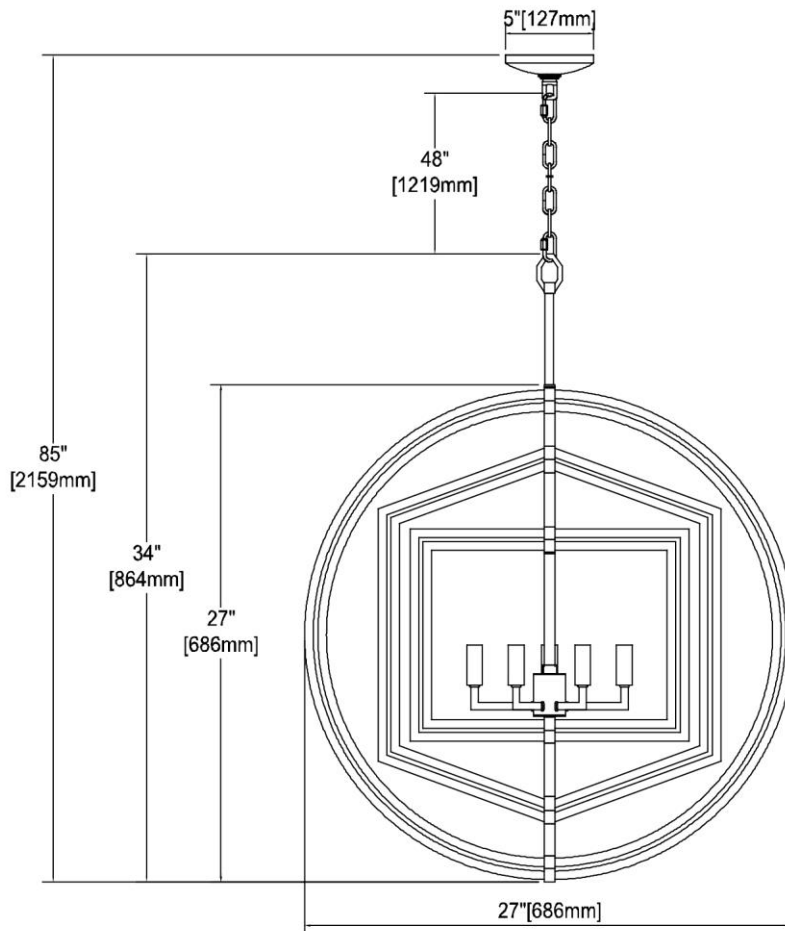

ITEM #:	12263/5
UPC	748119138183
Description	Geosphere 5-Light Chandelier in Polished Nickel and Parisian Gold Leaf
Finish	Polished Nickel, Parisian Gold Leaf
Materials	Steel
Brand	ELK Lighting
Collection	Geosphere
Category	Indoor Lighting
Type	Chandelier

ITEM DIMENSIONS				RATINGS & SPECIFICATIONS				
Width	27 inches			Safety Rating	UL		Certification	Dry locations
Depth	27 inches			ADA Compliant	N/A		Voltage	120 volts
Height	30 inches			BULBS / SOCKETS				
Weight	10 pounds			Quantity	5		Wattage	60 watts
ADDITIONAL DIMENSIONS				Included	No		Type	Torpedo (E12 Candelabra Base)
Backplate / Canopy	5 diameter			Other	N/A			
HCWO	N/A			CHAIN / CORD INFORMATION				
Min. Extension	N/A			Chain	48 inches		Cord	96 inches - Clear
Max. Extension	N/A			SHADE / GLASS DETAILS				
OVERALL HEIGHT				Shade/Glass Description	No Shade/Glass			
Min.	38 inches		Max.	85 inches				
EXTENSION ROD(S)				Width	N/A		Height	N/A
Rods: 1-5				Width at Top	N/A		Width at Bottom	N/A