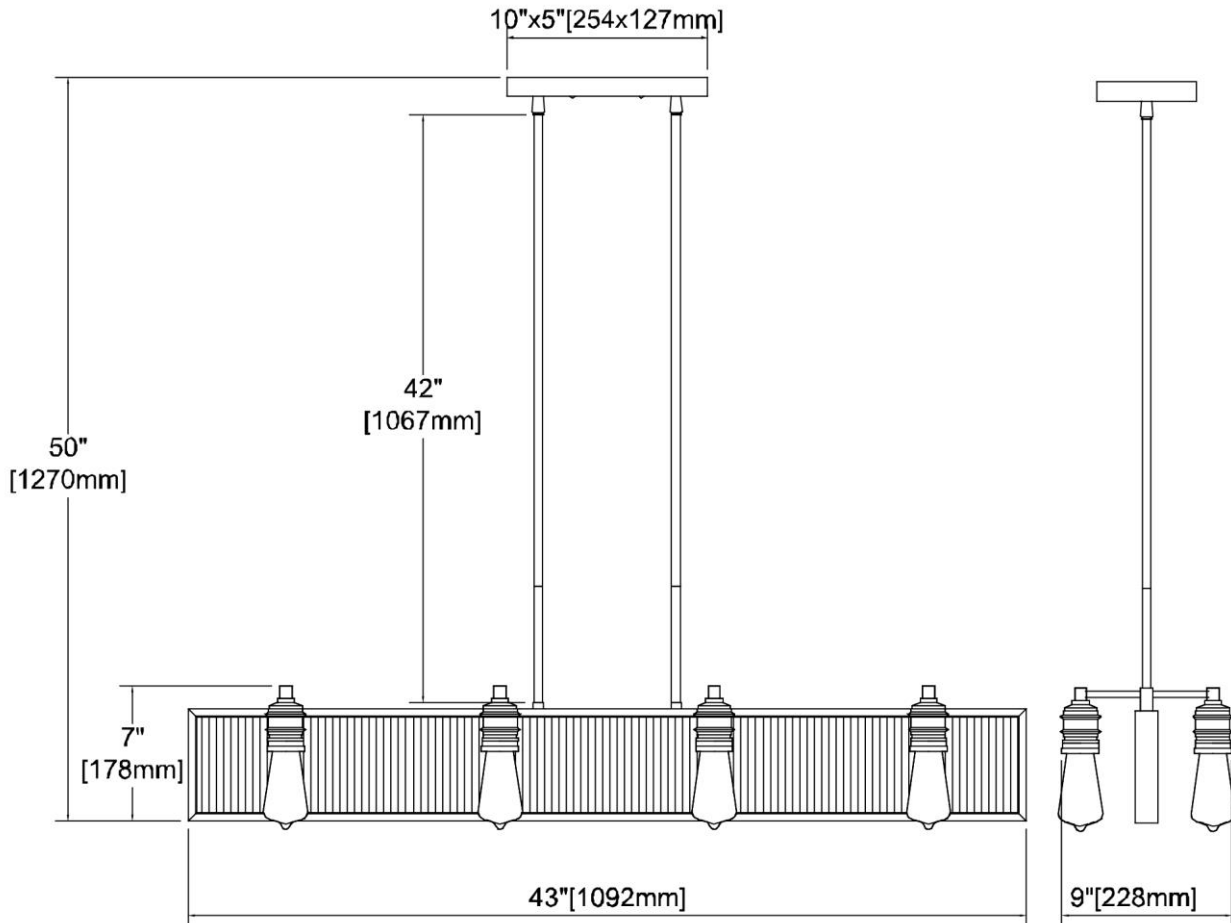


	ITEM #:	15929/8
	UPC	748119135328
	Description	Corrugated Steel 8-Light Linear Chandelier in Weathered Zinc
	Finish	Weathered Zinc, Polished Nickel
	Materials	Steel, Zinc
	Brand	ELK Lighting
	Collection	Corrugated Steel
	Category	Indoor Lighting
	Type	Chandelier

ITEM DIMENSIONS				RATINGS & SPECIFICATIONS				
Width	43 inches			Safety Rating	UL		Certification	Dry locations
Depth	9 inches			ADA Compliant	N/A		Voltage	120 volts
Height	7 inches			BULBS / SOCKETS				
Weight	22 pounds			Quantity	8		Wattage	60 watts
ADDITIONAL DIMENSIONS				Included	No		Type	A19 (E26 Medium Base)
Backplate / Canopy	10x5			Other	N/A			
HCWO	N/A			CHAIN / CORD INFORMATION				
Min. Extension	N/A			Chain	N/A		Cord	84 inches - Black
Max. Extension	N/A			SHADE / GLASS DETAILS				
OVERALL HEIGHT				Shade/Glass Description	No Shade/Glass			
Min.	14 inches		Max.	50 inches				
EXTENSION ROD(S)				Width	N/A		Height	N/A
Rods: 1-6, 1-12, 1-24				Width at Top	N/A		Width at Bottom	N/A