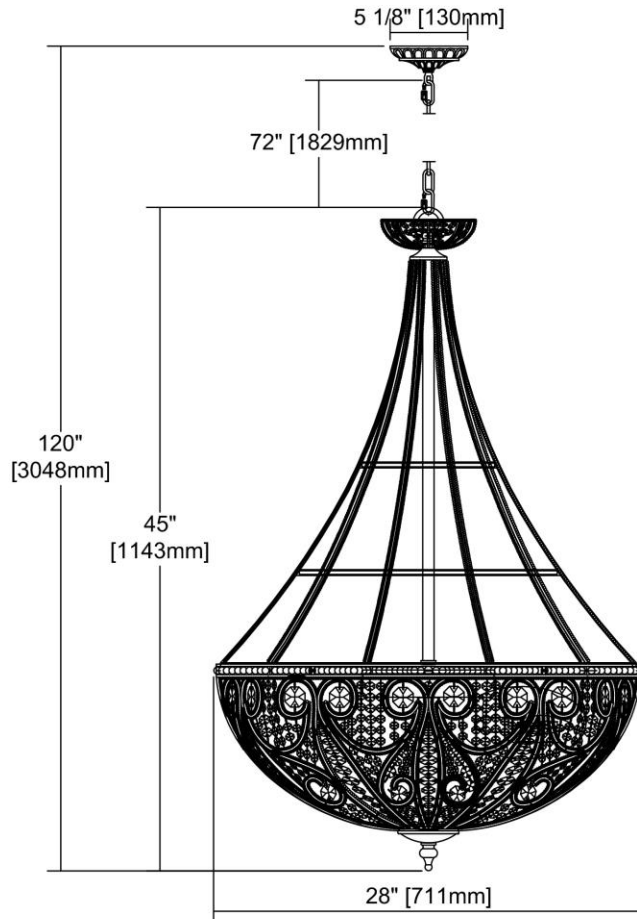

ITEM #:	15967/10
UPC	748119098005
Description	Elizabethan 10-Light Chandelier in Dark Bronze with Clear Crystal
Finish	Dark Bronze
Materials	Crystal, Metal
Brand	ELK Lighting
Collection	Elizabethan
Category	Indoor Lighting
Type	Chandelier

ITEM DIMENSIONS				RATINGS & SPECIFICATIONS				
Width	28 inches			Safety Rating	UL		Certification	N/A
Depth	28 inches			ADA Compliant	N/A		Voltage	N/A
Height	45 inches			BULBS / SOCKETS				
Weight	31 pounds			Quantity	10		Wattage	60 watts
ADDITIONAL DIMENSIONS				Included	No		Type	B11 (E12 Candelabra Base)
Backplate / Canopy	5x5			Other	N/A			
HCWO	N/A			CHAIN / CORD INFORMATION				
Min. Extension	N/A			Chain	N/A		Cord	N/A
Max. Extension	N/A			SHADE / GLASS DETAILS				
OVERALL HEIGHT				Shade/Glass Description	Clear Crystal			
Min.	N/A		Max.	N/A				
EXTENSION ROD(S)				Width	N/A		Height	N/A
N/A				Width at Top	N/A		Width at Bottom	N/A