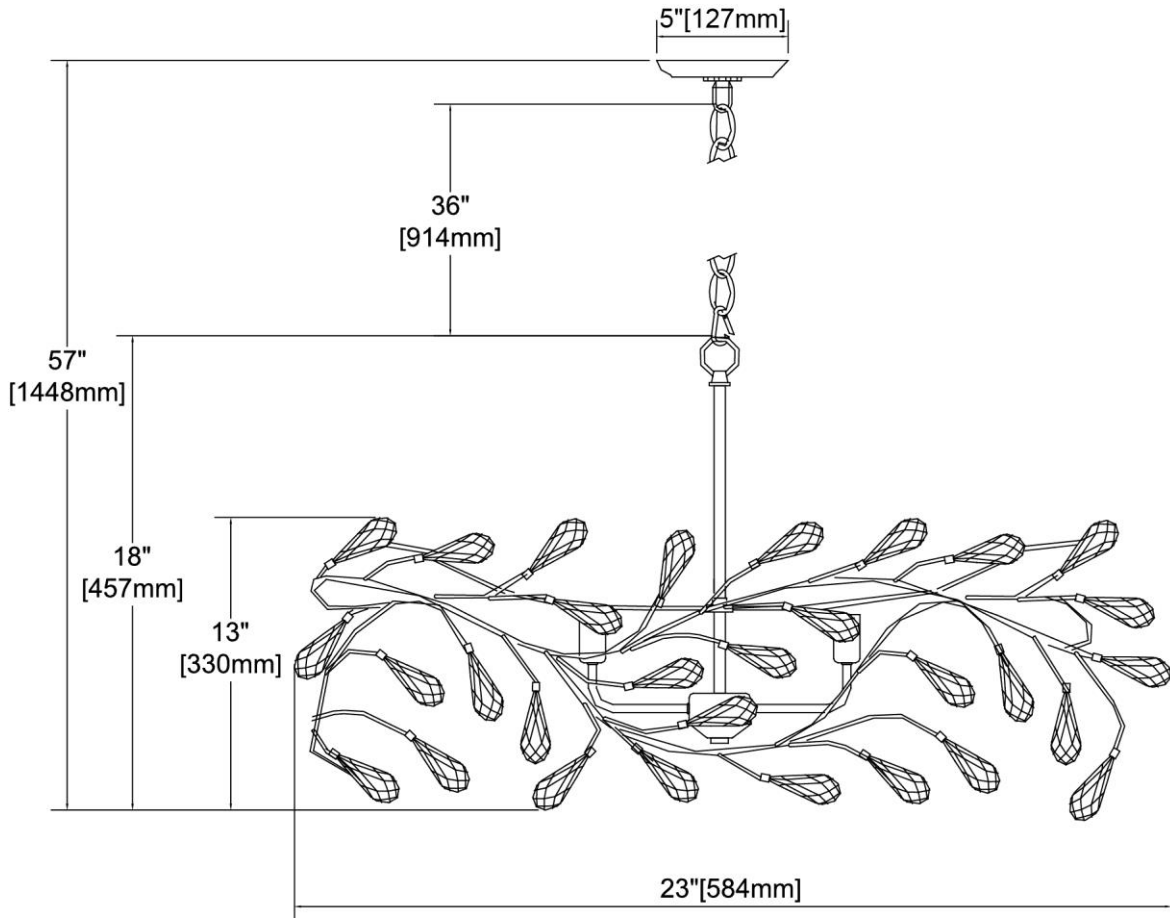


	ITEM #:	18259/6
	UPC	748119135731
	Description	Crislett 6-Light Chandelier in Sunglow Bronze with Clear Crystal
	Finish	Sunglow Bronze
	Materials	Glass, Steel
	Brand	ELK Lighting
	Collection	Crislett
	Category	Indoor Lighting
	Type	Chandelier

ITEM DIMENSIONS				RATINGS & SPECIFICATIONS				
Width	23 inches			Safety Rating	UL		Certification	Dry locations
Depth	23 inches			ADA Compliant	N/A		Voltage	120 volts
Height	13 inches			BULBS / SOCKETS				
Weight	11 pounds			Quantity	6		Wattage	60 watts
ADDITIONAL DIMENSIONS				Included	No		Type	Torpedo (E12 Candelabra Base)
Backplate / Canopy	5 diameter			Other	N/A			
HCWO	N/A			CHAIN / CORD INFORMATION				
Min. Extension	N/A			Chain	36 inches		Cord	72 inches - Black
Max. Extension	N/A			SHADE / GLASS DETAILS				
OVERALL HEIGHT				Shade/Glass Description	Clear crystal			
Min.	21 inches		Max.	57 inches				
EXTENSION ROD(S)				Width	N/A		Height	N/A
N/A				Width at Top	N/A		Width at Bottom	N/A