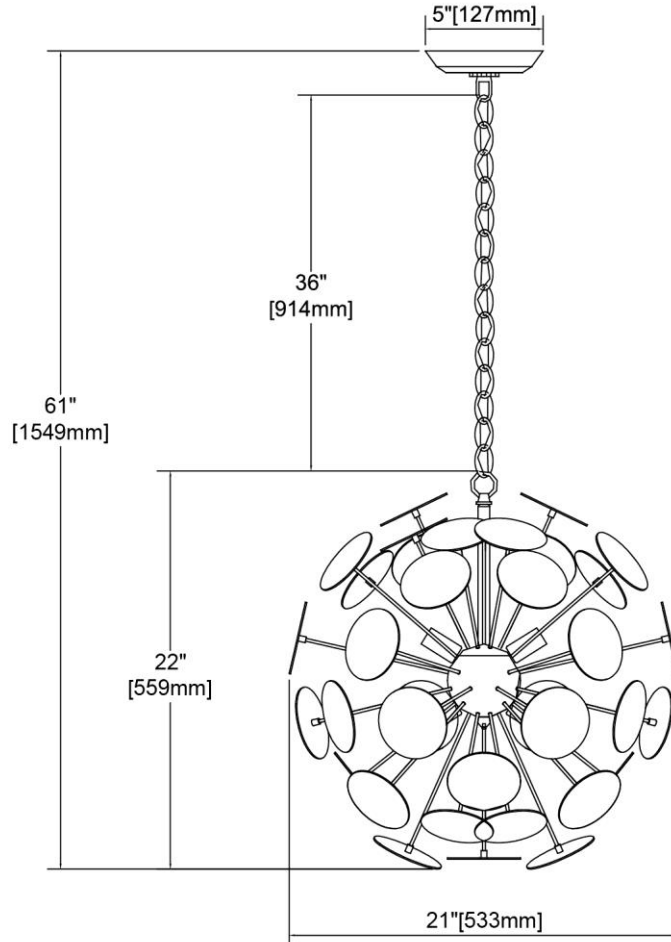


	<b>ITEM #:</b>	18285/6
	<b>UPC</b>	748119135922
	<b>Description</b>	Modish 6-Light Chandelier in Matte White with White Discs
	<b>Finish</b>	Matte White, Silver Leaf
	<b>Materials</b>	Steel
	<b>Brand</b>	ELK Lighting
	<b>Collection</b>	Modish
	<b>Category</b>	Indoor Lighting
	<b>Type</b>	Chandelier

ITEM DIMENSIONS				RATINGS & SPECIFICATIONS				
<b>Width</b>	21 inches			<b>Safety Rating</b>	UL		<b>Certification</b>	Dry locations
<b>Depth</b>	21 inches			<b>ADA Compliant</b>	N/A		<b>Voltage</b>	120 volts
<b>Height</b>	22 inches			<b>BULBS / SOCKETS</b>				
<b>Weight</b>	14 pounds			<b>Quantity</b>	6	<b>Wattage</b>	60 watts	
ADDITIONAL DIMENSIONS				<b>Included</b>	No	<b>Type</b>	Torpedo (E12 Candelabra Base)	
<b>Backplate / Canopy</b>	5 diameter			<b>Other</b>	N/A			
<b>HCWO</b>	N/A			CHAIN / CORD INFORMATION				
<b>Min. Extension</b>	N/A			<b>Chain</b>	36 inches	<b>Cord</b>	72 inches - Clear	
<b>Max. Extension</b>	N/A			SHADE / GLASS DETAILS				
OVERALL HEIGHT				<b>Shade/Glass Description</b>	White discs			
<b>Min.</b>	25 inches	<b>Max.</b>	61 inches	<b>Width</b>	N/A		<b>Height</b>	N/A
EXTENSION ROD(S)				<b>Width at Top</b>	N/A		<b>Width at Bottom</b>	N/A
N/A								