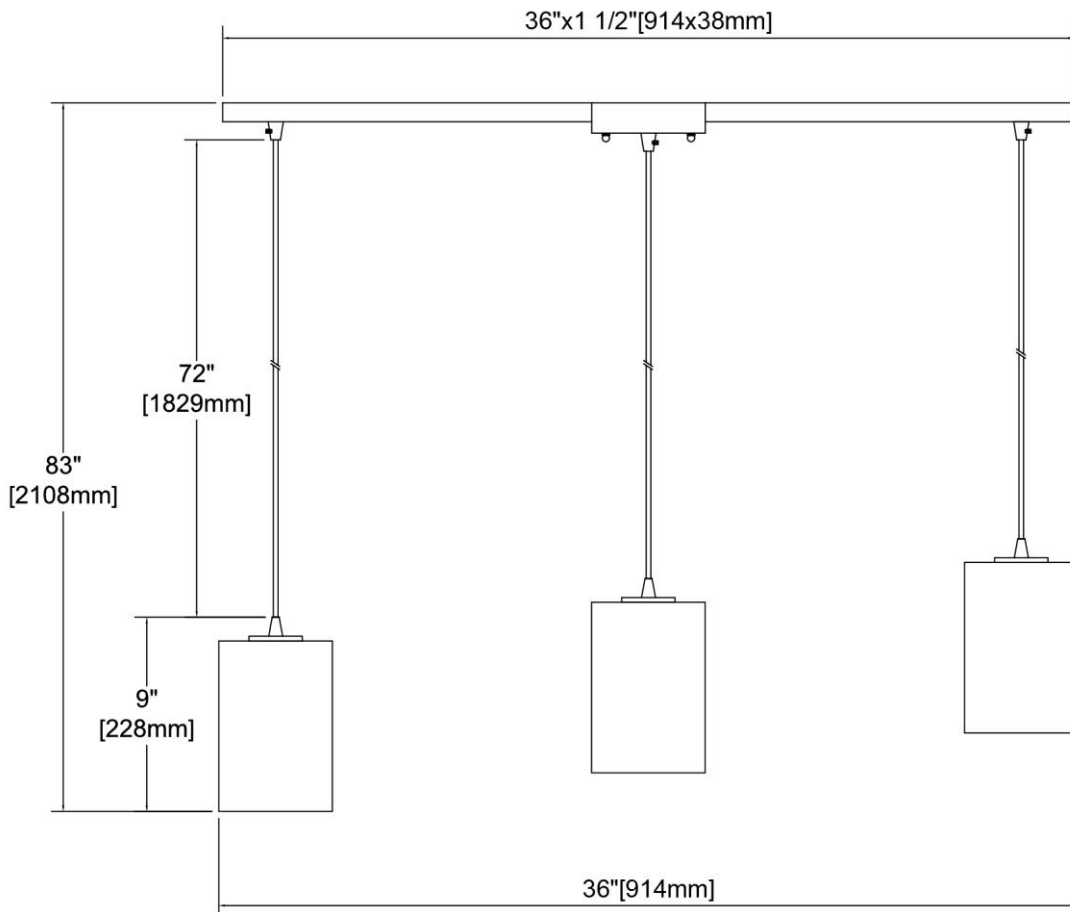

<b>ITEM #:</b>	21194/3L
<b>UPC</b>	748119136998
<b>Description</b>	Diamond Pleat 3-Light Linear Mini Pendant Fixture in Satin Nickel with Light Aqua Glass
<b>Finish</b>	Satin Nickel
<b>Materials</b>	Glass, Steel
<b>Brand</b>	ELK Lighting
<b>Collection</b>	Diamond Pleat
<b>Category</b>	Indoor Lighting
<b>Type</b>	Mini Pendant

ITEM DIMENSIONS				RATINGS & SPECIFICATIONS				
<b>Width</b>	36 inches			<b>Safety Rating</b>	UL		<b>Certification</b>	Dry locations
<b>Depth</b>	5 inches			<b>ADA Compliant</b>	N/A		<b>Voltage</b>	120 volts
<b>Height</b>	9 inches			<b>BULBS / SOCKETS</b>				
<b>Weight</b>	11 pounds			<b>Quantity</b>	3		<b>Wattage</b>	100 watts
ADDITIONAL DIMENSIONS				<b>Included</b>	No		<b>Type</b>	A19 (E26 Medium Base)
<b>Backplate / Canopy</b>	36 diameter			<b>Other</b>	N/A			
<b>HCWO</b>	N/A			CHAIN / CORD INFORMATION				
<b>Min. Extension</b>	N/A			<b>Chain</b>	N/A		<b>Cord</b>	72 inches - Clear
<b>Max. Extension</b>	N/A			SHADE / GLASS DETAILS				
OVERALL HEIGHT				<b>Shade/Glass Description</b>	Light aqua diamond pattern glass			
<b>Min.</b>	11 inches		<b>Max.</b>	83 inches				
EXTENSION ROD(S)				<b>Width</b>	5 inches		<b>Height</b>	8 inches
N/A				<b>Width at Top</b>	5 inches		<b>Width at Bottom</b>	5 inches