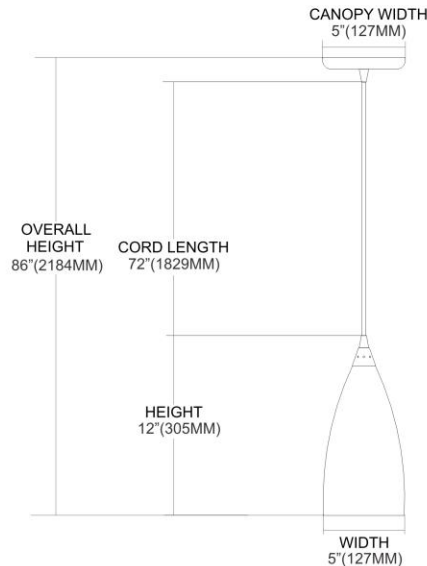


	ITEM #:	2581/1
	UPC	748119005133
	Description	Vesta 1-Light Mini Pendant in Satin Nickel with Blue Glass
	Finish	Satin Nickel
	Materials	Glass, Metal
	Brand	ELK Lighting
	Collection	Vesta
	Category	Indoor Lighting
	Type	Mini Pendant

ITEM DIMENSIONS				RATINGS & SPECIFICATIONS				
Width	5 inches			Safety Rating	N/A		Certification	N/A
Depth	5 inches			ADA Compliant	N/A		Voltage	N/A
Height	12 inches			BULBS / SOCKETS				
Weight	2 pounds			Quantity	1	Wattage	60 watts	
ADDITIONAL DIMENSIONS				Included	No		Type	A19 (E26 Medium Base)
Backplate / Canopy	N/A			Other	N/A			
HCWO	N/A			CHAIN / CORD INFORMATION				
Min. Extension	N/A			Chain	N/A		Cord	N/A
Max. Extension	N/A			SHADE / GLASS DETAILS				
OVERALL HEIGHT				Shade/Glass Description	Blue Glass			
Min.	N/A		Max.	N/A				
EXTENSION ROD(S)				Width	5 inches		Height	N/A
N/A				Width at Top	N/A		Width at Bottom	N/A