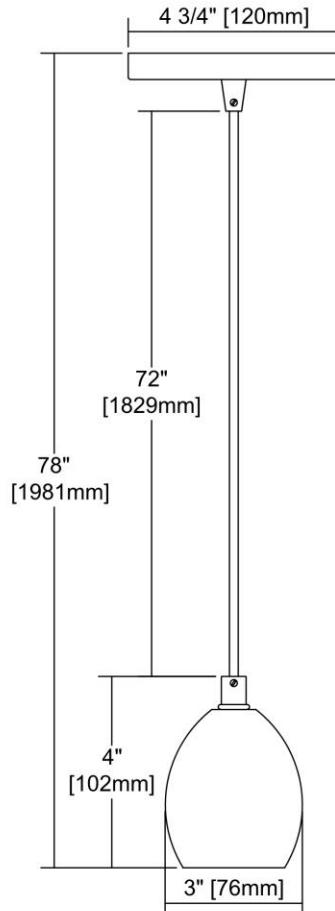


	ITEM #:	32221/1
	UPC	748119126203
	Description	Socketholder 1-Light Mini Pendant in Polished Chrome
	Finish	Polished Chrome
	Materials	Glass, Metal
	Brand	ELK Lighting
	Collection	Socketholder
	Category	Indoor Lighting
	Type	Mini Pendant

ITEM DIMENSIONS				RATINGS & SPECIFICATIONS				
Width	3 inches			Safety Rating	N/A		Certification	N/A
Depth	3 inches			ADA Compliant	N/A		Voltage	N/A
Height	4 inches			BULBS / SOCKETS				
Weight	2 pounds			Quantity	1	Wattage	60 watts	
ADDITIONAL DIMENSIONS				Included	No		Type	A19 (E26 Medium Base)
Backplate / Canopy	5x5			Other	N/A			
HCWO	N/A			CHAIN / CORD INFORMATION				
Min. Extension	N/A			Chain	N/A		Cord	N/A
Max. Extension	N/A			SHADE / GLASS DETAILS				
OVERALL HEIGHT				Shade/Glass Description	No Shade/Glass			
Min.	N/A		Max.	N/A				
EXTENSION ROD(S)				Width	N/A		Height	N/A
N/A				Width at Top	N/A		Width at Bottom	N/A