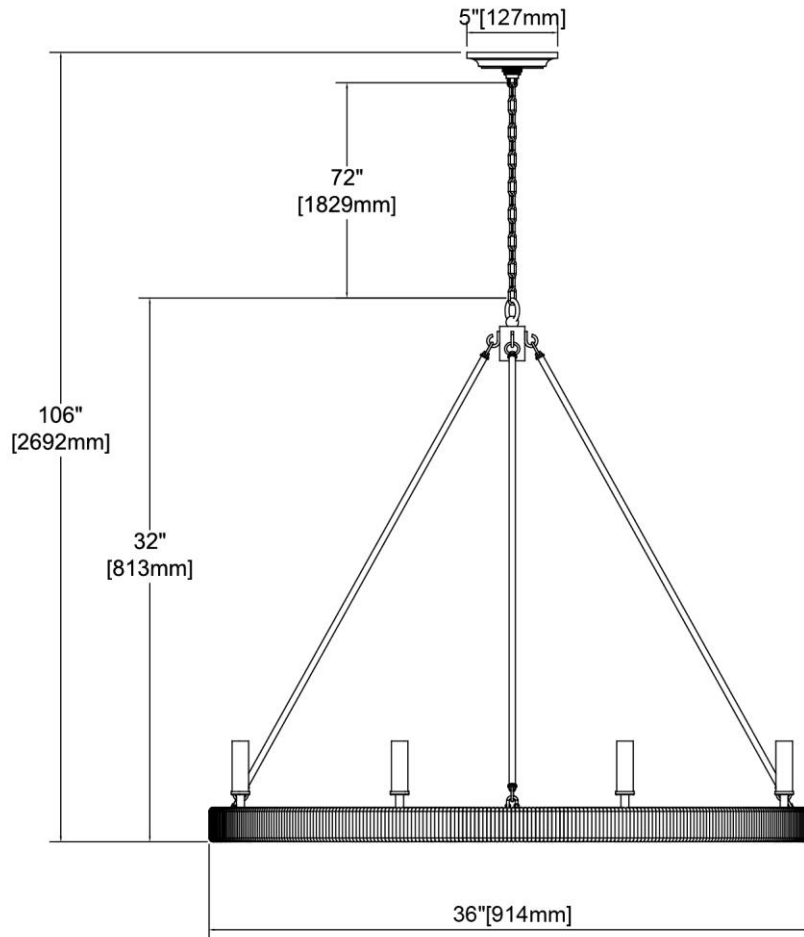

<b>ITEM #:</b>	32416/8
<b>UPC</b>	748119133140
<b>Description</b>	Abaca 8-Light Chandelier in Satin Brass
<b>Finish</b>	Satin Brass
<b>Materials</b>	Abaca, Steel
<b>Brand</b>	ELK Lighting
<b>Collection</b>	Abaca
<b>Category</b>	Indoor Lighting
<b>Type</b>	Chandelier

ITEM DIMENSIONS				RATINGS & SPECIFICATIONS					
<b>Width</b>	36 inches			<b>Safety Rating</b>	UL		<b>Certification</b>	Dry locations	
<b>Depth</b>	36 inches			<b>ADA Compliant</b>	N/A		<b>Voltage</b>	120	
<b>Height</b>	32 inches			<b>BULBS / SOCKETS</b>					
<b>Weight</b>	14 pounds			<b>Quantity</b>	8	<b>Wattage</b>	60 watts		
ADDITIONAL DIMENSIONS				<b>Included</b>	No	<b>Type</b>	Torpedo (E12 Candelabra Base)		
<b>Backplate / Canopy</b>	5 diameter			<b>Other</b>	N/A				
<b>HCWO</b>	N/A			CHAIN / CORD INFORMATION					
<b>Min. Extension</b>	N/A			<b>Chain</b>	72 inches	<b>Cord</b>	144 inches - Gold		
<b>Max. Extension</b>	N/A			SHADE / GLASS DETAILS					
OVERALL HEIGHT				<b>Shade/Glass Description</b>	N/A				
<b>Min.</b>	36 inches	<b>Max.</b>	106 inches		<b>Width</b>	N/A		<b>Height</b>	N/A
EXTENSION ROD(S)				<b>Width at Top</b>	N/A		<b>Width at Bottom</b>	N/A	
N/A									