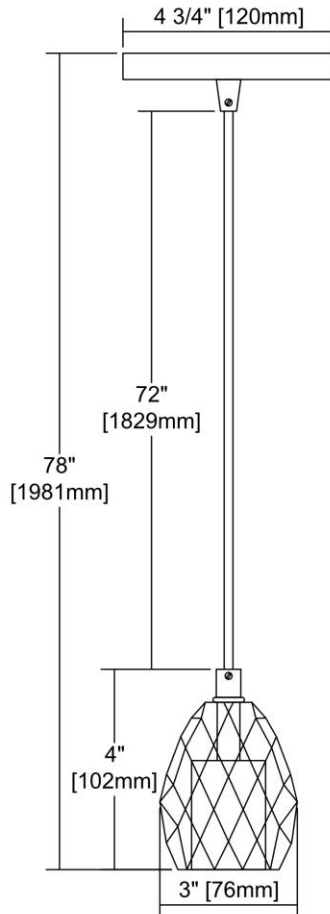


	<b>ITEM #:</b>	33220/1
	<b>UPC</b>	748119126111
	<b>Description</b>	Socketholder 1-Light Mini Pendant in Polished Chrome
	<b>Finish</b>	Polished Chrome
	<b>Materials</b>	Crystal, Metal
	<b>Brand</b>	ELK Lighting
	<b>Collection</b>	Socketholder
	<b>Category</b>	Indoor Lighting
	<b>Type</b>	Mini Pendant

ITEM DIMENSIONS				RATINGS & SPECIFICATIONS				
<b>Width</b>	3 inches			<b>Safety Rating</b>	N/A		<b>Certification</b>	N/A
<b>Depth</b>	3 inches			<b>ADA Compliant</b>	N/A		<b>Voltage</b>	N/A
<b>Height</b>	4 inches			<b>BULBS / SOCKETS</b>				
<b>Weight</b>	2 pounds			<b>Quantity</b>	1	<b>Wattage</b>	60 watts	
ADDITIONAL DIMENSIONS				<b>Included</b>	No		<b>Type</b>	A19 (E26 Medium Base)
<b>Backplate / Canopy</b>	5x5			<b>Other</b>	N/A			
<b>HCWO</b>	N/A			CHAIN / CORD INFORMATION				
<b>Min. Extension</b>	N/A			<b>Chain</b>	N/A		<b>Cord</b>	N/A
<b>Max. Extension</b>	N/A			SHADE / GLASS DETAILS				
OVERALL HEIGHT				<b>Shade/Glass Description</b>	No Shade/Glass			
<b>Min.</b>	N/A		<b>Max.</b>	N/A				
EXTENSION ROD(S)				<b>Width</b>	N/A		<b>Height</b>	N/A
N/A				<b>Width at Top</b>	N/A		<b>Width at Bottom</b>	N/A