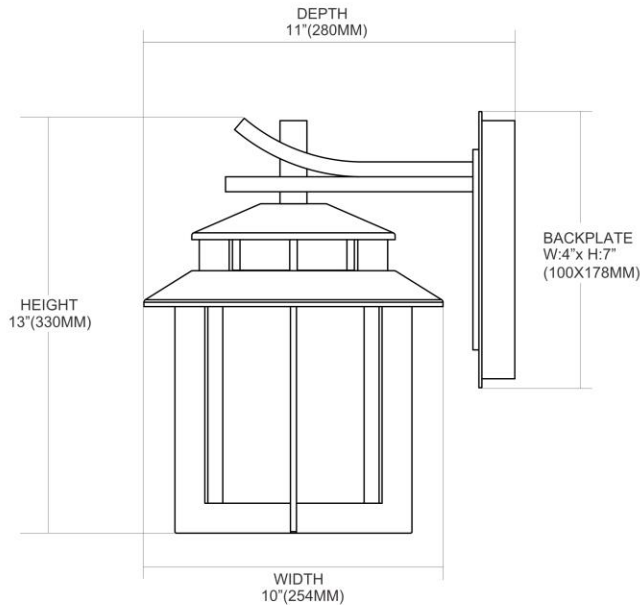

<b>ITEM #:</b>	42171/1
<b>UPC</b>	748119421711
<b>Description</b>	Kanzo 1-Light Outdoor Wall Lamp in Hazelnut Bronze
<b>Finish</b>	Hazelnut Bronze
<b>Materials</b>	Cast Aluminum, Glass
<b>Brand</b>	ELK Lighting
<b>Collection</b>	Kanzo
<b>Category</b>	Outdoor Lighting
<b>Type</b>	Sconce

ITEM DIMENSIONS				RATINGS & SPECIFICATIONS				
<b>Width</b>	10 inches			<b>Safety Rating</b>	N/A		<b>Certification</b>	N/A
<b>Depth</b>	11 inches			<b>ADA Compliant</b>	N/A		<b>Voltage</b>	N/A
<b>Height</b>	13 inches			<b>BULBS / SOCKETS</b>				
<b>Weight</b>	11 pounds			<b>Quantity</b>	1	<b>Wattage</b>	100 watts	
ADDITIONAL DIMENSIONS				<b>Included</b>	No		<b>Type</b>	A19 (E26 Medium Base)
<b>Backplate / Canopy</b>	N/A			<b>Other</b>	N/A			
<b>HCWO</b>	N/A			CHAIN / CORD INFORMATION				
<b>Min. Extension</b>	N/A			<b>Chain</b>	N/A		<b>Cord</b>	N/A
<b>Max. Extension</b>	N/A			SHADE / GLASS DETAILS				
OVERALL HEIGHT				<b>Shade/Glass Description</b>	White Glass Panel Shade			
<b>Min.</b>	N/A		<b>Max.</b>	N/A				
EXTENSION ROD(S)				<b>Width</b>	N/A		<b>Height</b>	N/A
N/A				<b>Width at Top</b>	N/A		<b>Width at Bottom</b>	N/A