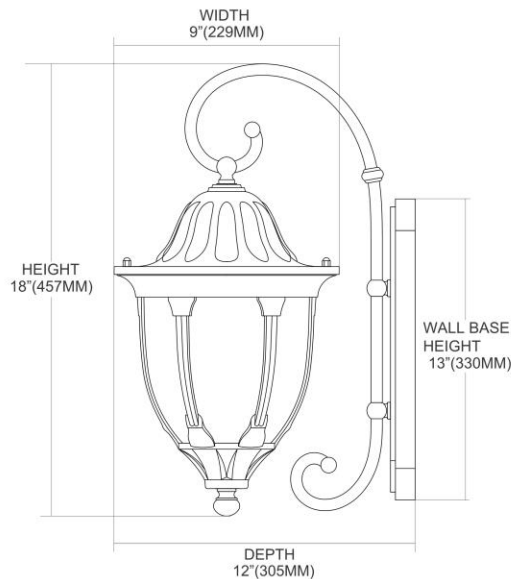

<b>ITEM #:</b>	45003/1
<b>UPC</b>	748119040967
<b>Description</b>	Glendale 1-Light Outdoor Wall Lamp in Regal Bronze
<b>Finish</b>	Regal Bronze
<b>Materials</b>	Cast Aluminum
<b>Brand</b>	ELK Lighting
<b>Collection</b>	Glendale
<b>Category</b>	Outdoor Lighting
<b>Type</b>	Sconce

ITEM DIMENSIONS				RATINGS & SPECIFICATIONS				
<b>Width</b>	9 inches			<b>Safety Rating</b>	N/A		<b>Certification</b>	N/A
<b>Depth</b>	12 inches			<b>ADA Compliant</b>	N/A		<b>Voltage</b>	N/A
<b>Height</b>	18 inches			BULBS / SOCKETS				
<b>Weight</b>	4 pounds			<b>Quantity</b>	1	<b>Wattage</b>	100 watts	
ADDITIONAL DIMENSIONS				<b>Included</b>	No		<b>Type</b>	A19 (E26 Medium Base)
<b>Backplate / Canopy</b>	N/A			<b>Other</b>	N/A			
<b>HCWO</b>	N/A			CHAIN / CORD INFORMATION				
<b>Min. Extension</b>	N/A			<b>Chain</b>	N/A		<b>Cord</b>	N/A
<b>Max. Extension</b>	N/A			SHADE / GLASS DETAILS				
OVERALL HEIGHT				<b>Shade/Glass Description</b>	Regal Bronze with Clear Glass			
<b>Min.</b>	N/A		<b>Max.</b>	N/A				
EXTENSION ROD(S)				<b>Width</b>	N/A		<b>Height</b>	N/A
N/A				<b>Width at Top</b>	N/A		<b>Width at Bottom</b>	N/A