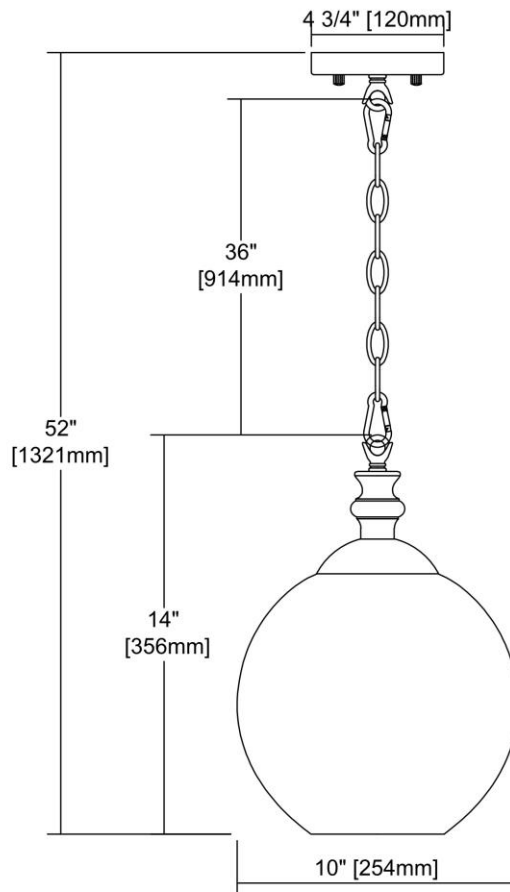


	ITEM #:	46222/1
	UPC	748119087672
	Description	Bergen 1-Light Mini Pendant in Matte Black with Clear Glass
	Finish	Matte Black
	Materials	Glass, Metal
	Brand	ELK Lighting
	Collection	Bergen
	Category	Indoor Lighting
	Type	Mini Pendant

ITEM DIMENSIONS				RATINGS & SPECIFICATIONS				
Width	10 inches			Safety Rating	UL		Certification	N/A
Depth	10 inches			ADA Compliant	N/A		Voltage	N/A
Height	14 inches			BULBS / SOCKETS				
Weight	4 pounds			Quantity	1		Wattage	100 watts
ADDITIONAL DIMENSIONS				Included	No		Type	A19 (E26 Medium Base)
Backplate / Canopy	4.75x4.75			Other	N/A			
HCWO	N/A			CHAIN / CORD INFORMATION				
Min. Extension	N/A			Chain	N/A		Cord	N/A
Max. Extension	N/A			SHADE / GLASS DETAILS				
OVERALL HEIGHT				Shade/Glass Description	Clear Glass Shade			
Min.	N/A		Max.	N/A				
EXTENSION ROD(S)				Width	10 inches		Height	N/A
N/A				Width at Top	N/A		Width at Bottom	N/A