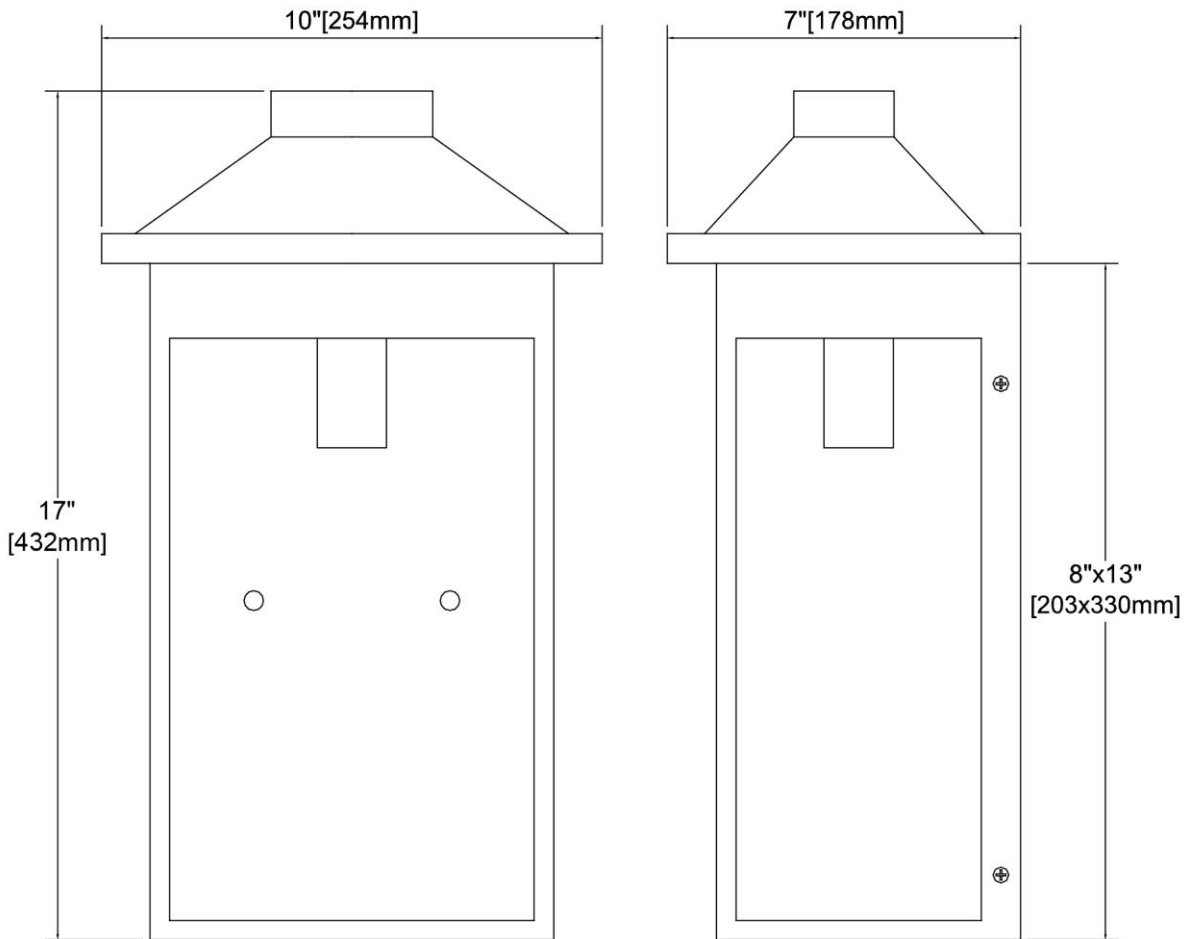

ITEM #:	46702/1
UPC	748119134369
Description	Lamplighter 1-Light Sconce in Matte Black with Seedy Glass
Finish	Matte Black
Materials	Glass, Steel
Brand	ELK Lighting
Collection	Lamplighter
Category	Outdoor Lighting
Type	Sconce

ITEM DIMENSIONS				RATINGS & SPECIFICATIONS				
Width	10 inches			Safety Rating	ETL		Certification	Wet locations
Depth	7 inches			ADA Compliant	N/A		Voltage	120
Height	17 inches			BULBS / SOCKETS				
Weight	7 pounds			Quantity	1	Wattage	100 watts	
ADDITIONAL DIMENSIONS				Included	No	Type	A19 (E26 Medium Base)	
Backplate / Canopy	8x13			Other	N/A			
HCWO	10 inches			CHAIN / CORD INFORMATION				
Min. Extension	N/A			Chain	N/A	Cord	8 inches	
Max. Extension	N/A			SHADE / GLASS DETAILS				
OVERALL HEIGHT				Shade/Glass Description	Seedy glass			
Min.	N/A		Max.	N/A				
EXTENSION ROD(S)				Width	N/A		Height	N/A
N/A				Width at Top	N/A		Width at Bottom	N/A